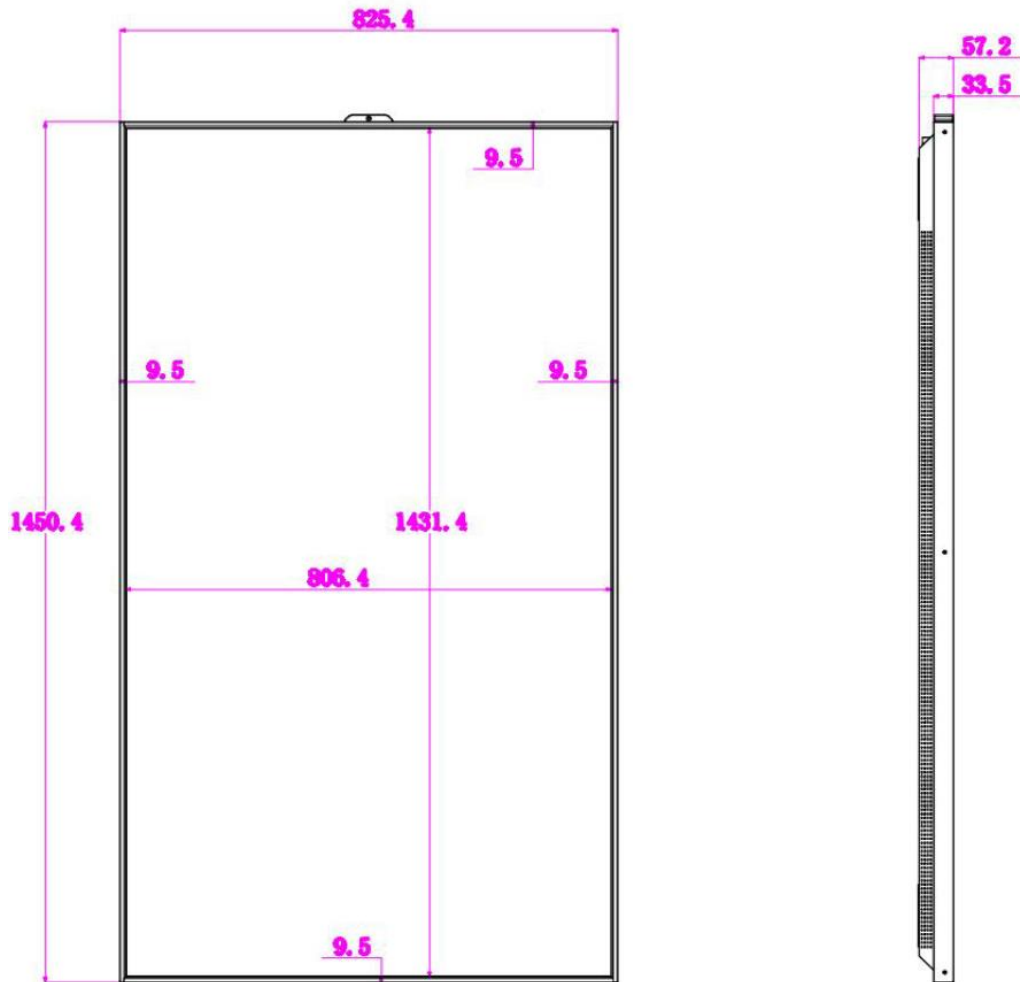

Description

- 65in high brightness window display
- Resolution:3840*2160
- Brightness:2500nits
- With ceiling hanging bracket
- NTI LCD glass, High temperature reliable glass, -10 to 110 degree
- Viewing angle:89/89/89/89
- Android 9 OS, 2G RAM,16G Storage, With WIFI
- Metal casing

65" High Brightness Window

GMS-A65C-HB

Dimension

65" High Brightness Window

GMS-A65C-HB

Data

Specification:		
	Model No.:	A65C-HB
LCD Panel	Screen size	65inch
	Resolution	3840*2160
	Viewing Angle	89/89/89/89
	Contract Ratio	1200:1
	Brightness	2500nits
Hardware & OS	CPU	Quad Core
	RAM	2GB/4G
	Storage	16GB/32G
	Android System	Android 9 /11
Network	WiFi	802.11b/g/n
	Ethernet network	100M/1000M
I/O Port	MicroSD slot	Micro SD card x 1
	USB port	USB 2.0 x 2
	HDMI	HDMI output x1
	Earphone	Audio Socket (3.5mm)
Format	Video format	MPEG-1,MPEG-2,MPEG-4,H.263,H.264,VC1,RV etc.,Max 1920x1080p
	Audio format	MP3/WMA
	Image format	JPEG,BMP etc
Others	Speaker	2*3W
	OSD Menu	Multi-language OSD
	Power supply	AC100v-240v
	Power consumption	<400W
General information	Case Material	Metal case
	Main Color	Black
	Storage Temp	(-20 -- 65 degree)
	Working Temp	(0 -- 55 degree)
	Storage/Working Humidity	(10 -- 90%)
Certificates	CE, FCC&Rohs	
Weight	Dimension(mm)	1451*826*58mm
	N.W:	30KG
	G.W:	42KG