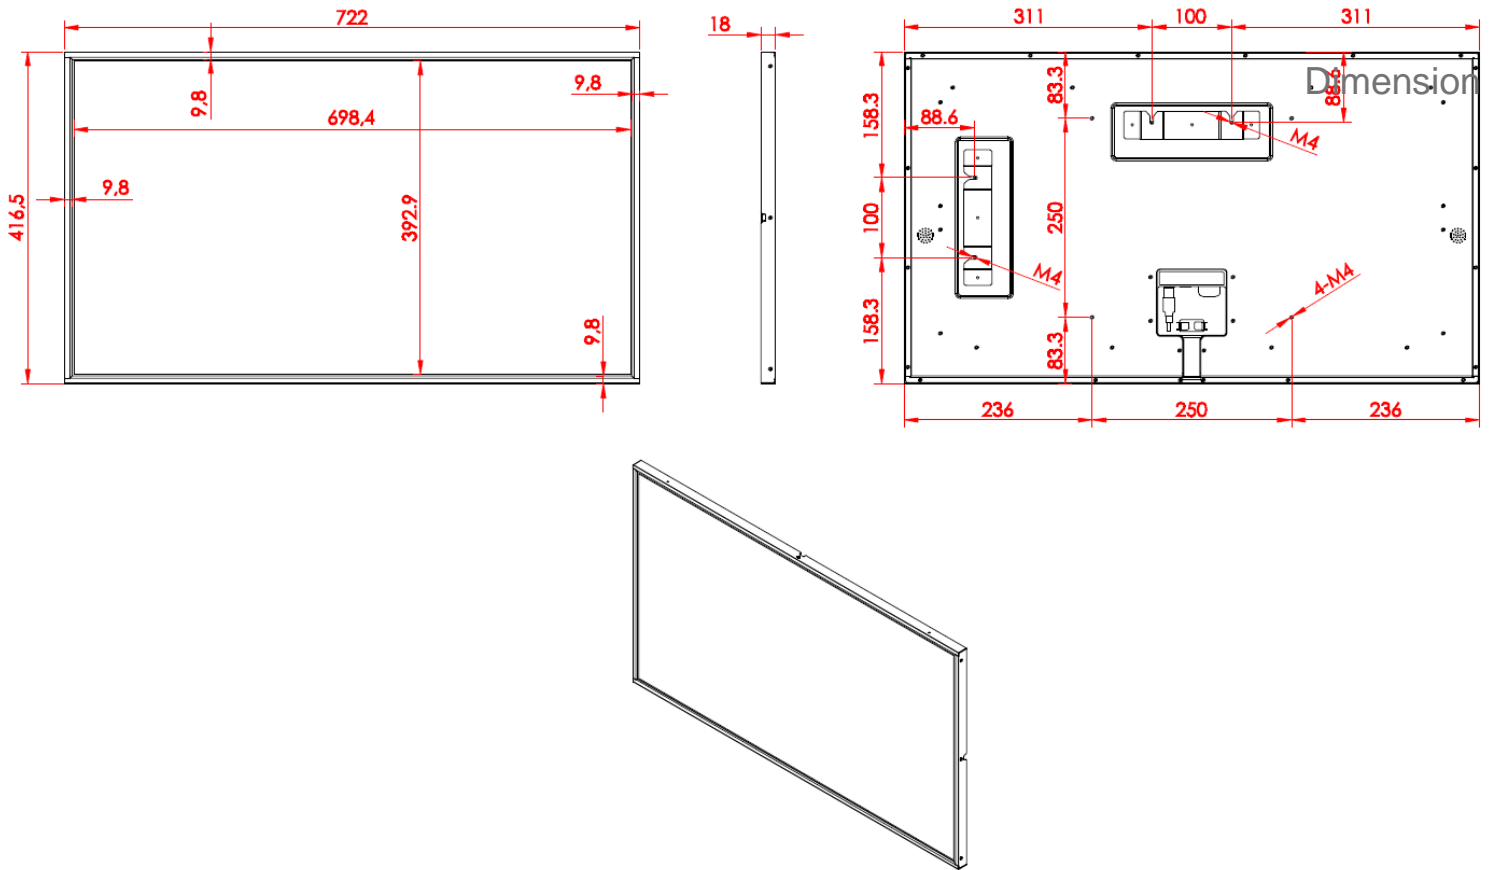

Description

- 32in Wall Mounted Thin Display -2K
- Narrow bezel: 9.8mm, Ultra-thin:18mm
- Resolution1920*1080
- Brightness:400nits
- Android 9.0 OS, 2G RAM,16G Storage
- USB X2
- Non-touch
- Support Horizontal & Vertical Installation

32in Wall Mounted Thin Display -2K

GMS-A32W-T

Dimensions

32in Wall Mounted Thin Display -2K

GMS-A32W-T

Data

Specification:	
Model No.:	A32W-T
Panel	
LCD Panel Type	32in
Resolution	1920*1080
Backlight	LED
Brightness	400nits
Contrast Ratio	1200:1
Color Depth	8 bits
Response Time	6 ms (typ)
Viewing Angle	89/89/89/89
Light Life Time	50,000 hrs (typ.)
POWER	
Power Supply	External
Power Adaptor	DC24V 3A
Rated Voltage	100 V ~ 240 V, 50 Hz / 60 Hz
Power Consumption	43W
USER INTERFACE	
Language	English
ENVIRONMENT	
Operating Temperature	-20° C ~ 60° C
Storage Temperature	-10° C ~ 60° C
Humidity	10% ~ 80% RH Non-condensing
INTERNAL PLAYER	
Processor	Amlogic T972, Quad-core, 1.8GHz
Main memory interface	2GB DDR3
Graphics	ARM Mali-T764 500MHz
Storage (FDM)	eMMC 16GByte(2GB occupied by o/s)
Multimedia	H.264 encoder/decoder, MPEG-1/2/4, H.263,H.264 MVC, AVS, VC-1, VP8/6, RV
IO ports	USB 2.0 x2, DC Cable 3M
Operating system	Android 9.0

Network	WLAN 802.11 b/g/n (2.4GHz)
ENVIRONMENT	
Storage Temp	(-20 -- 65 degree)
Working Temp	(0 -- 50 degree)
Storage/Working Humidity	(10 -- 90%)
CERTIFICATION	
CE, FCC&Rohs	CE, FCC&Rohs
MECHANICAL SPECS	
Orientation	Portrait / Landscape
Cabinet Color	Black
Dimension (LxHxD)	72.2*41.6*1.8cm
CTN Dimension (LxHxD)	87*19*57cm
Weight (N.W)	7kg
Weight (G.W)	12kg