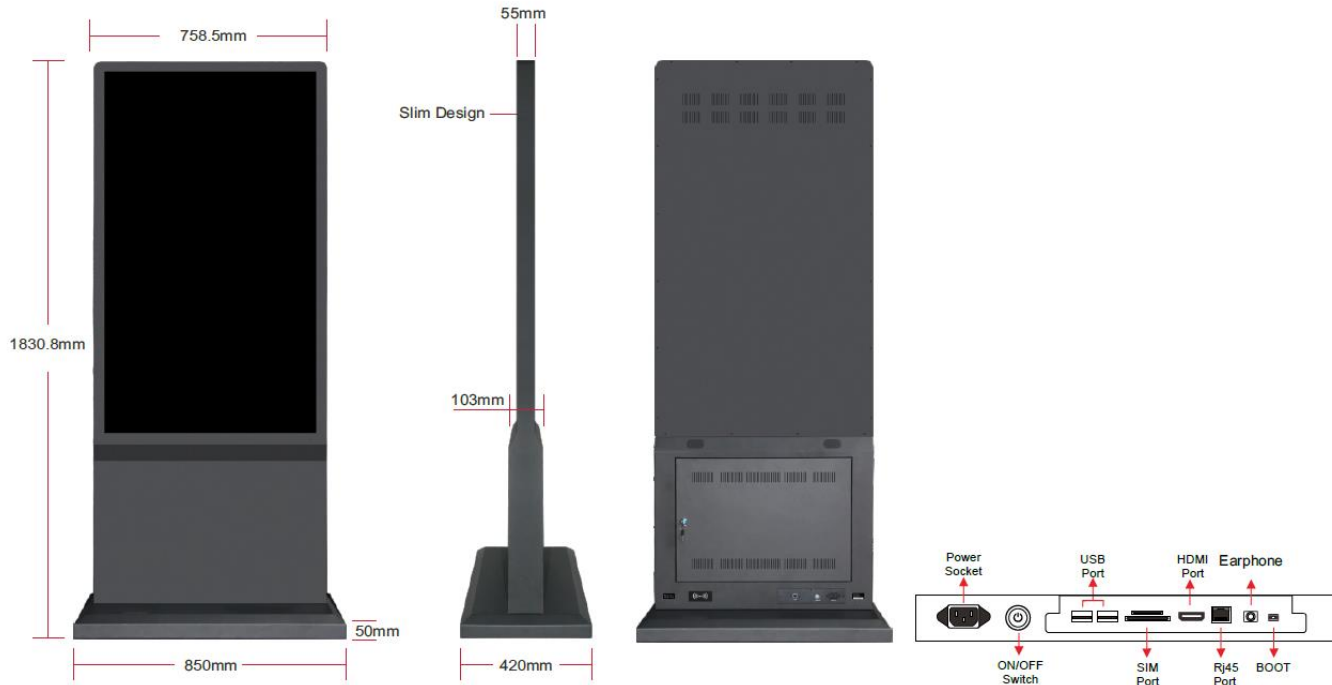

49" Android Network Digital Signage

GMS-490LWAZ

Specifications

PANEL	Panel Model	49inch TFT LCD	HDMI DISPLAY	Output Mode	HDMI 480P	
	Max Resolution	1920x1080		HDMI 576P		
	Aspect Ratio	16:09		HDMI 720P 50Hz	HDMI 720P 60Hz	
	Pixel Pitch	0.27963x0.27963		HDMI 1080I 50Hz	HDMI 1080I 60Hz	
	Viewing Angle	89/89/89/89		HDMI 1080P 24Hz	HDMI 1080P 50Hz	
	Contrast Ratio	1200:1		HDMI 1080P 60Hz		
	Brightness	1000cd/m²				
	Response Time	6ms				
	Display Area (mm)	1073.78x604mm				
	Panel Size(mm)	109.5x62.9x29.6mm				
	Screen Weight	12Kg				
	Lamp Type	WLED				
INTERNAL MEDIA PLAYER	CPU	Dual-core Cortex-A72 up to 1.8GHz and Quad-core Cortex-A53 up to 1.4GHz	ON-SCREEN DISPLAY LANGUAGES	English, French, German, Italian, Polish, Russian, Simplified Chinese, Spanish, Turkish, Arabic, Japanese, Traditional Chinese etc.		
	GPU	ARM Mali-T860	DISPLAY MODE	Portrait		
	RAM	DDR4 4GB	TOUCH	Capacitive Touch / Infrared Touch (optional)		
	ROM	32 GB Flash	POWER	Mains Power Consumption	AC 100-240V, 50-60 Hz	98 W
	OS	Android 11	SOUND	Built-in Speakers	2 x 5W	
CONNECTOR	USB 2.0&3.0	X1	DIMENSION & WEIGHT	Machine Size	1830x55x758mm	
	HDMI (Output)	X1		Machine Weight	850x50x420mm(stand base)	
	TF	X1		86.7KG / 13.5KG(stand base)		
	Rj45	X1	OTHER	Regulatory Approvals	CE, FCC, ROHS	
4G SIM (Optional)	X1		Warranty	2 Years warranty		
CONNECTIVITY	LAN	RJ45 Port, 10/100M Ethernet	ACCESSORIES	Included	Remote Control, Power supply, User manual, Keys, Tools and Screws	
	WiFi	Built-in WiFi 802.11B/G/N				
	4G (Optional)	LTE				
FILE SUPPORT	Video	H.264, MKV, WMV9, MPEG 1/2/4, HD Divx, Xvid, RM/RMVB;				
	Image	BMP/PNG/GIF/JPEG				
	Audio	MP3,WMA, WAV,EAAC+, MP2 dec, Vorbis (Ogg), AC3, FLAC, APE, BSAC				
	Scrolling Text	txt