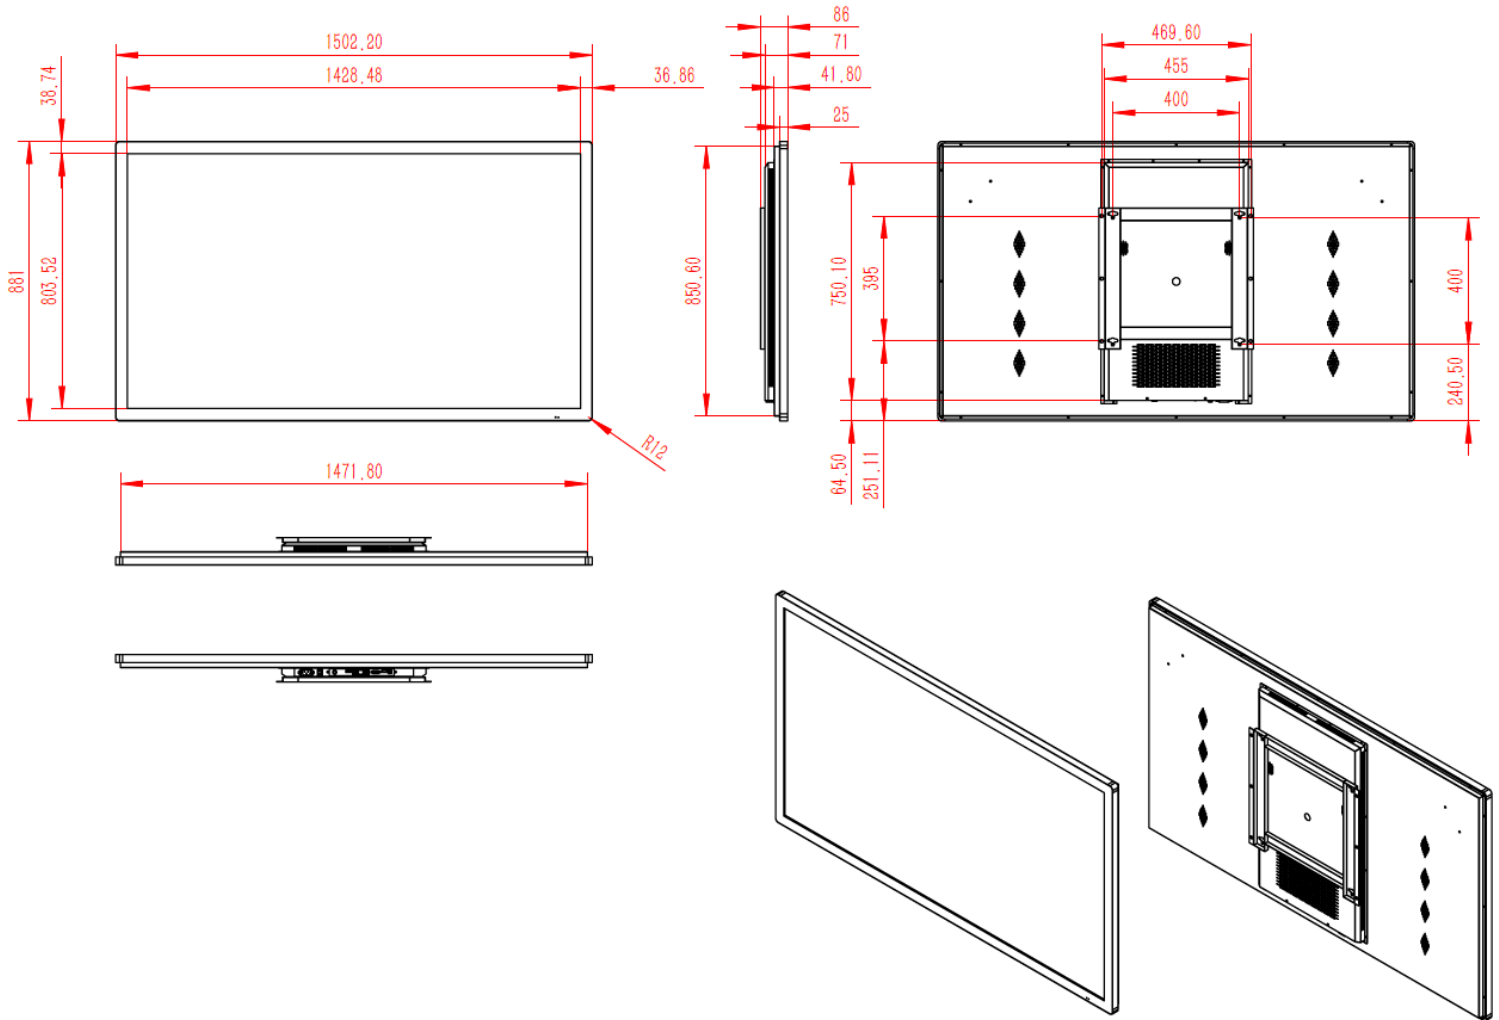

### Description

- 65in Wall Mounted Display
- Resolution:3840\*2160
- Brightness:400nits
- Quad-core Cortex-A55 up to 2.0GHz
- Operating temperature, -20 to 60 degree
- Viewing angle:178° / 178°
- Android 11, 2G DDR3,16G Storage, WLAN 802.11 b/g/n (2.4GHz) ,RJ45
- Portrait / Landscape orientation

## 65" Wall Mounted Display

### Dimension

GMS-A65W

## 65" Wall Mounted Display

GMS-A65W

Data

<b>Specification:</b>	
Model No.:	A65W
<b>Panel</b>	
LCD Panel Type	65inch
Resolution	3840*2160
Backlight	LED
Brightness	400nits
Contrast Ratio	1400:1
Color Depth	8 bits
Response Time	8 ms (typ)
Viewing Angle	178° / 178°
Light Life Time	50,000 hrs (typ.)
<b>POWER</b>	
Power Supply	Internal
Rated Voltage	100 V ~ 240 V, 50 Hz / 60 Hz
Power Consumption	180W
<b>USER INTERFACE</b>	
Language	English
<b>ENVIRONMENT</b>	
Operating Temperature	-20° C ~ 60° C
Storage Temperature	-10° C ~ 60° C
Humidity	10% ~ 80% RH Non-condensing
<b>INTERNAL PLAYER</b>	
Processor	Quad-core Cortex-A55 up to 2.0GHz
Main memory interface	2GB DDR3
Graphics	Mail-G52
Storage (FDM)	EMMC 16GB
Multimedia	H.264 encoder/decoder, MPEG-1/2/4, H.263,H.264 MVC, AVS, VC-1, VP8/6, RV
IO ports	USB3.0*2, micro SD slot x1
Operating system	Android 11
Network	WLAN 802.11 b/g/n (2.4GHz) ,RJ45
<b>ENVIRONMENT</b>	
Storage Temp	(-20 -- 65 degree)
Working Temp	(0 -- 50 degree)
Storage/Working Humidity	(10 -- 90 % )
<b>CERTIFICATION</b>	
CE, FCC&RoHS	CE, FCC&RoHS
<b>MECHANICAL SPECS</b>	
Orientation	Portrait / Landscape
Cabinet Color	Black
Dimension (LxHxD)	151.7x89.2*8.6cm
CTN Dimension (LxHxD)	163x19x101cm
Weight (N.W)	52kg
Weight (G.W)	59kg