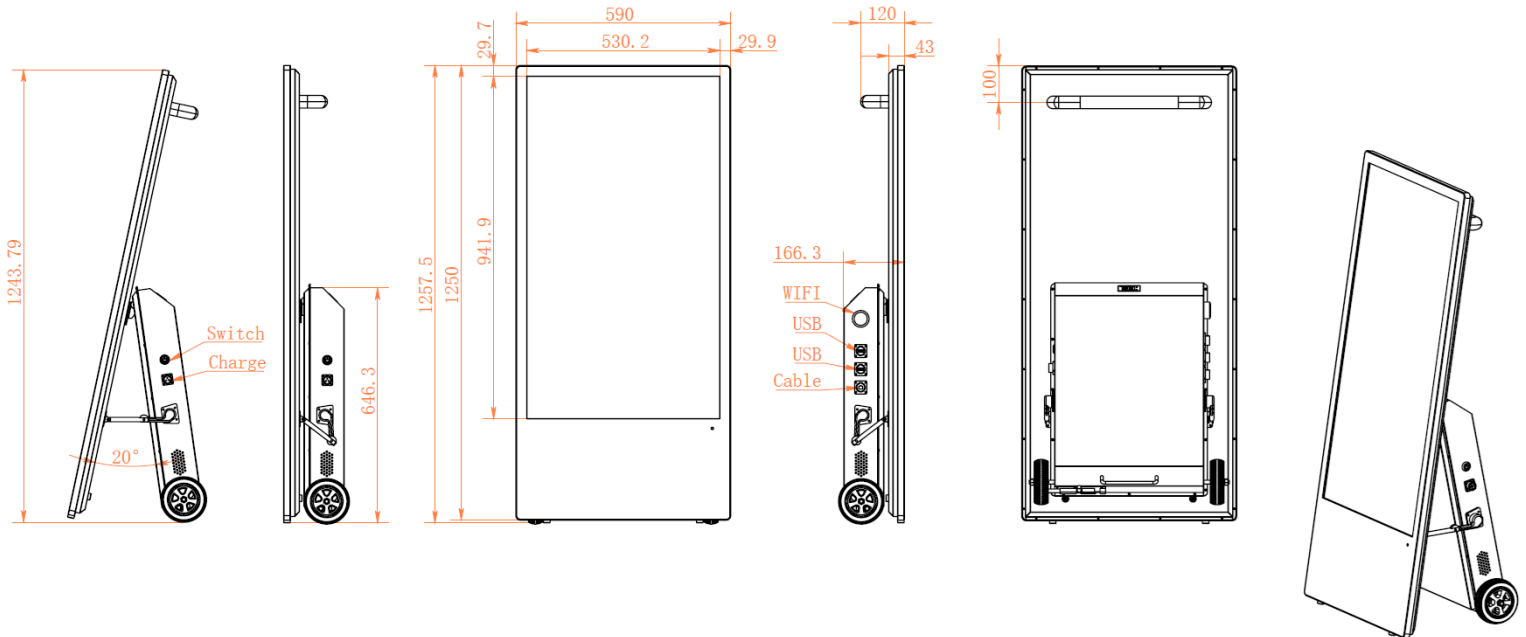

Description

- 43in Digital Poster, no touch
- Resolution:1920*1080
- Brightness:1500cd/m2
- Viewing angle:89/89/89/89
- Android 9.0 OS, 2G RAM,16G Storage, With WIFI
- Metal casing, tempered glass
- Built-in 1pc Rechargeable Battery,last for 18hrs for indoor
- For outdoor, it last for 14hrs.
- 43Ah battery capability
- Recharging takes 8hrs

43" Outdoor Digital Signage

GMS-A43BR

Specification:	
Model No.:	GMS-A43BR
Panel	
LCD Panel Type	43inch
Resolution	1920*1080
Backlight	LED
Brightness	1500nits
Contrast Ratio	1200:1
Color Depth	8 bits
Response Time	8 ms (typ)
Viewing Angle	178° / 178°
Light Life Time	50,000 hrs (typ.)
POWER	
Power Supply	Internal
Rated Voltage	100 V ~ 240 V, 50 Hz / 60 Hz
Rechargeable Battery	43Ah battery capability
Power Consumption	<90W
USER INTERFACE	
Language	English / Multi Language option
I/O PORTS	
HDMI	YES
Audio	N/A
ENVIRONMENT	
Operating Temperature	-20° C ~ 60° C
Storage Temperature	-10° C ~ 60° C
Humidity	10% ~ 80% RH Non-condensing

INTERNAL PLAYER	
Processor	Quad core, main frequency 1.8 GHz
Main memory interface	2GB DDR3
Graphics	ARM Mali-T764 500MHz
Storage (FDM)	eMMC 16GByte(2GB occupied by o/s)
Multimedia	H.264 encoder/decoder, MPEG-1/2/4, H.263,H.264 MVC, AVS, VC-1, VP8/6, RV
IO ports	USB 2.0 x2, micro SD slot x1
Operating system	Android 7.1 / 9.0
Network	WLAN 802.11 b/g/n (2.4GHz) ,RJ45
ENVIRONMENT	
Storage Temp	(-20 -- 65 degree)
Working Temp	(0 -- 50 degree)
Storage/Working Humidity	(10 -- 90 %)
CERTIFICATION	
CE, FCC&Rohs	
MECHANICAL SPECS	
Orientation	Portrait
Cabinet Color	Black
Dimension (LxHxD)	1257X590mm
CTN Dimension (LxHxD)	1370x280x680mm
Weight (N.W)	39KG
Weight (G.W)	43KG