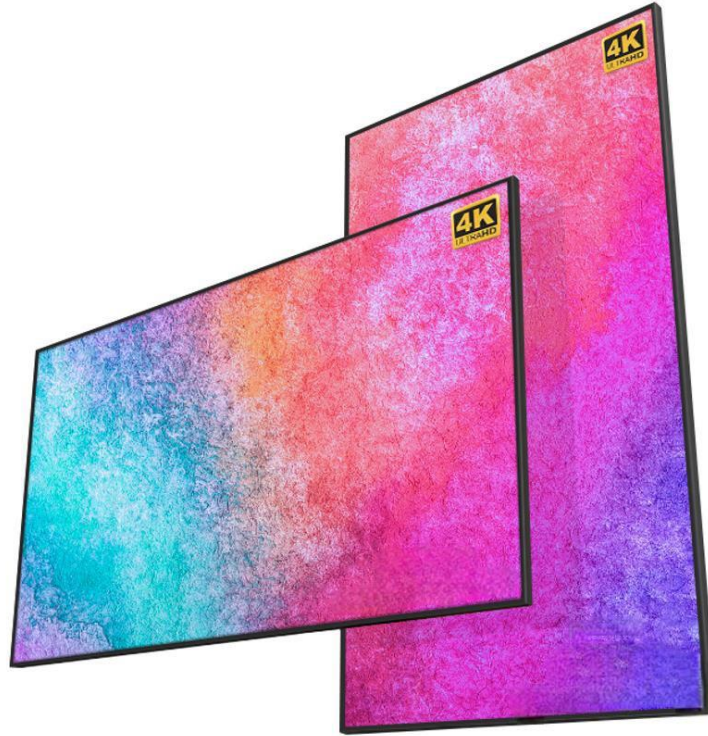

49" Wall Mounted Thin Display - 4K

Right Message At Right Time

GMS-A49W-T

Digital Signage is the remote-controlled distribution and playback of digital content (TV programs, advertising, menus, and every sort of information) on networks of displays. These displays can range from digital billboards to much smaller screens, either at a single location or across multiple sites. It's all about targeting the audience with relevant information. Digital signage enables users to display their messages more dynamically and targeted.

Description

- 49in Wall Mounted Thin Display - 4K
- Narrow bezel: 9.8mm, Ultra thin:18mm
- Resolution: 3840*2160
- Brightness: 400cd/m2
- Android 9.0 OS, 2G RAM,16G Storage
- USB X2
- Non-touch
- Support Horizontal & Vertical Installation
- Right Message At Right Time