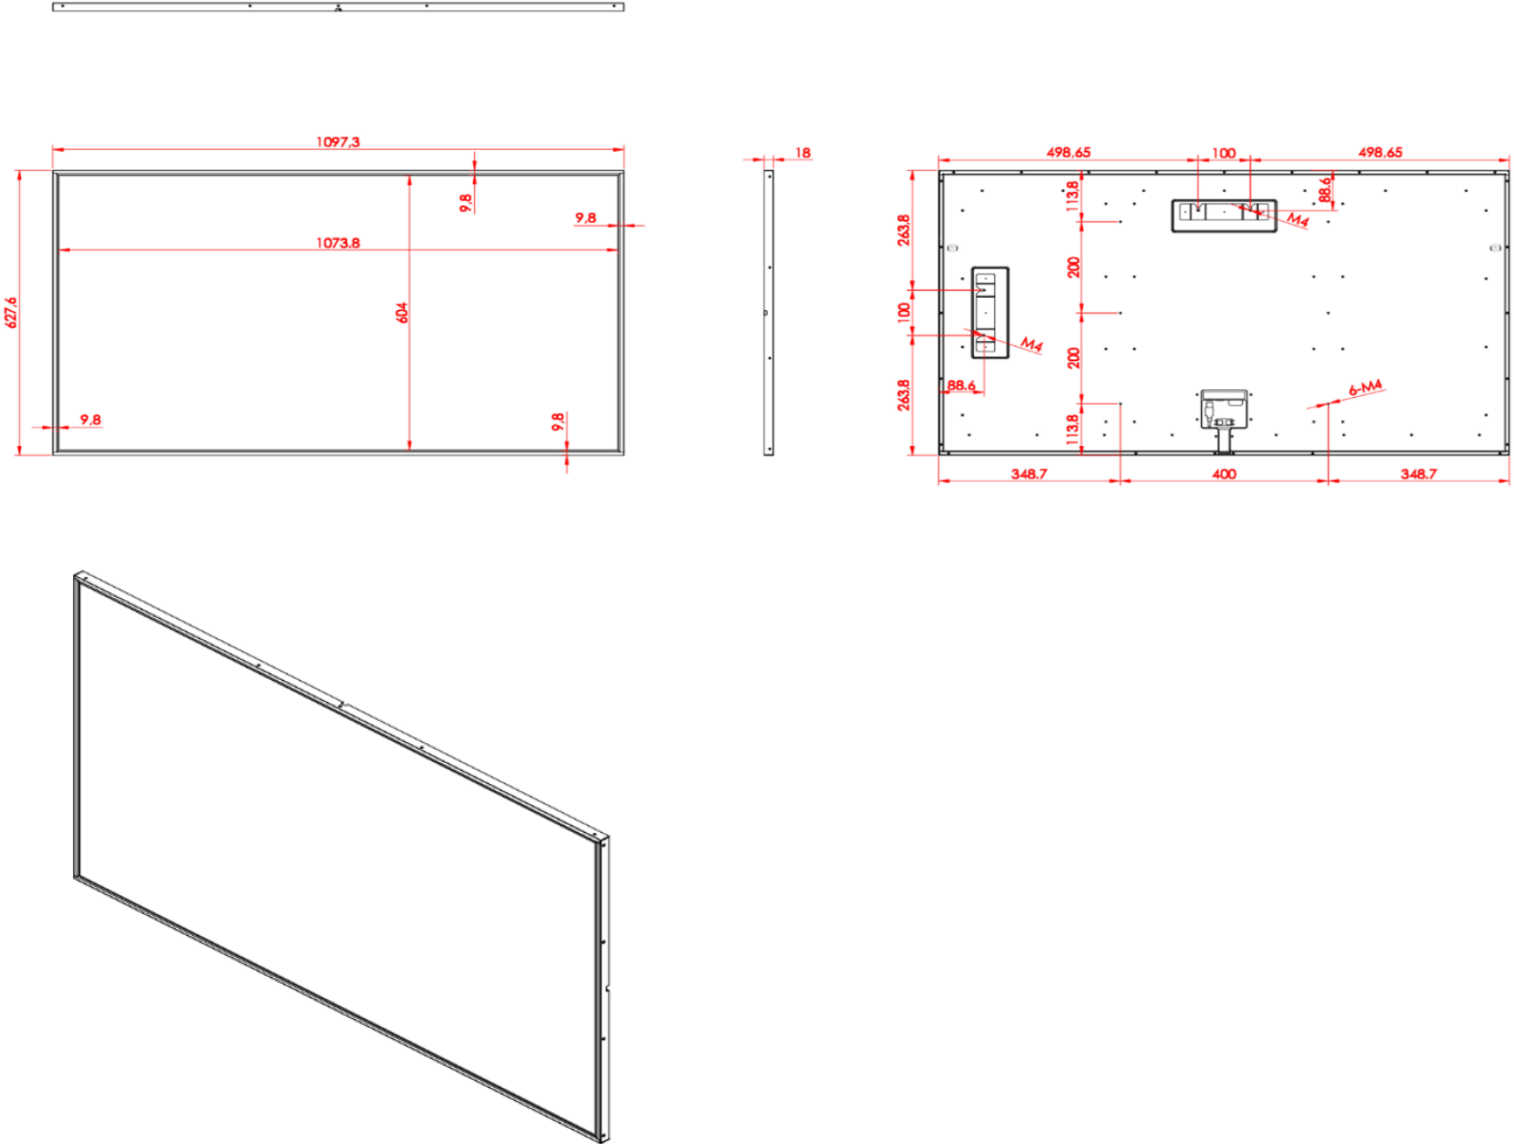

Description

- 49in Wall Mounted Thin Display - 4K
- Narrow bezel: 9.8mm, Ultra thin:18mm
- Resolution: 3840*2160
- Brightness: 400cd/m2
- Android 9.0 OS, 2G RAM,16G Storage
- USB X2
- Non-touch
- Support Horizontal & Vertical Installation
- Right Message At Right Time

49" Wall Mounted Thin Display - 4K

GMS-A49W-T

Dimension

49" Wall Mounted Thin Display - 4K

GMS-A49W-T

Data

Specification:	
Model No.:	A49W-T
Panel	
LCD Panel Type	49in
Resolution	3840*2160
Backlight	LED
Brightness	400nits
Contrast Ratio	1200:1
Color Depth	8 bits
Response Time	6 ms (typ)
Viewing Angle	89/89/89/89
Light Life Time	50,000 hrs (typ.)
POWER	
Power Supply	External
Power Adaptor	DC24V 5A
Rated Voltage	100 V ~ 240 V, 50 Hz / 60 Hz
Power Consumption	95W
Language	English
ENVIRONMENT	
Operating Temperature	-20° C ~ 60° C
Storage Temperature	-10° C ~ 60° C
Humidity	10% ~ 80% RH Non-condensing
INTERNAL PLAYER	
Processor	Amlogic T972, Quad-core, 1.8GHz
Main memory interface	2GB DDR3
Graphics	ARM Mali-T764 500MHz
Storage (FDM)	eMMC 16GByte(2GB occupied by o/s)
Multimedia	H.264 encoder/decoder, MPEG-1/2/4, H.263,H.264 MVC, AVS, VC-1, VP8/6, RV
IO ports	USB 2.0 x2, DC Cable 3M
Operating system	Android 9.0
Network	WLAN 802.11 b/g/n (2.4GHz)
ENVIRONMENT	
Storage Temp	(-20 -- 65 degree)
Working Temp	(0 -- 50 degree)
Storage/Working Humidity	(10 -- 90%)
CERTIFICATION	
CE, FCC&Rohs	CE, FCC&Rohs
MECHANICAL SPECS	
Orientation	Portrait / Landscape
Cabinet Color	Black
Dimension (LxHxD)	1097.3*627.6*18mm
CTN Dimension (LxHxD)	125*19*80cm
Weight (N.W)	14kg
Weight (G.W)	19kg