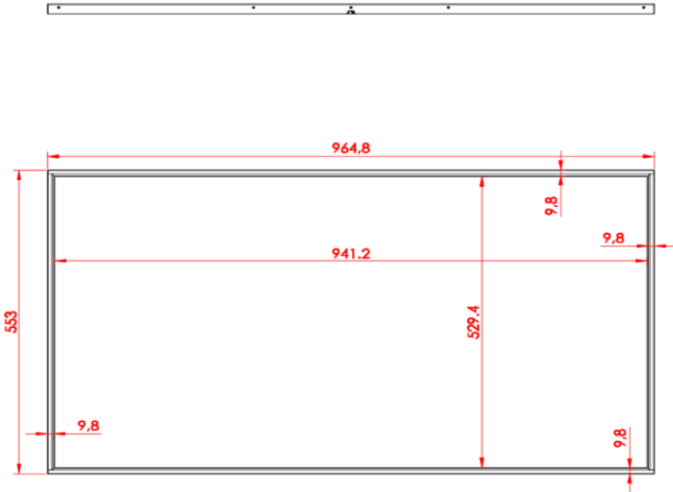

Description

- 43in Wall Mounted Thin Display
- Narrow bezel: 9.8mm, Ultra thin:18mm
- Resolution: 1920*1080
- Brightness: 400cd/m2
- Android 9.0 OS, 2G RAM,16G Storage
- USB X2
- Non-touch
- Support Horizontal & Vertical Installation
- Right Message At Right Time

43" Wall Mounted Thin Display

Dimension

GMS-A43W-T

43" Wall Mounted Thin Display

GMS-A43W-T

Data

Specification:	
Model No.:	A43W-T
Panel	
LCD Panel Type	43in
Resolution	1920*1080
Backlight	LED
Brightness	400nits
Contrast Ratio	1200:1
Color Depth	8 bits
Response Time	6 ms (typ)
Viewing Angle	89/89/89/89
Light Life Time	50,000 hrs (typ.)
POWER	
Power Supply	External
Power Adaptor	DC24V 3A
Rated Voltage	100 V ~ 240 V, 50 Hz / 60 Hz
Power Consumption	60W
Language	English
ENVIRONMENT	
Operating Temperature	-20° C ~ 60° C
Storage Temperature	-10° C ~ 60° C
Humidity	10% ~ 80% RH Non-condensing
INTERNAL PLAYER	
Processor	Amlogic T972, Quad-core, 1.8GHz
Main memory interface	2GB DDR3
Graphics	ARM Mali-T764 500MHz
Storage (FDM)	eMMC 16GByte(2GB occupied by o/s)
Multimedia	H.264 encoder/decoder, MPEG-1/2/4, H.263,H.264 MVC, AVS, VC-1, VP8/6, RV
IO ports	USB 2.0 x2, DC Cable 3M
Operating system	Android 9.0
Network	WLAN 802.11 b/g/n (2.4GHz)
ENVIRONMENT	
Storage Temp	(-20 -- 65 degree)
Working Temp	(0 -- 50 degree)
Storage/Working Humidity	(10 -- 90%)
CERTIFICATION	
CE, FCC&Rohs	CE, FCC&Rohs
MECHANICAL SPECS	
Orientation	Portrait / Landscape
Cabinet Color	Black
Dimension (LxHxD)	965.6*553.8*18mm
CTN Dimension (LxHxD)	111*19*70cm
Weight (N.W)	11kg
Weight (G.W)	17kg