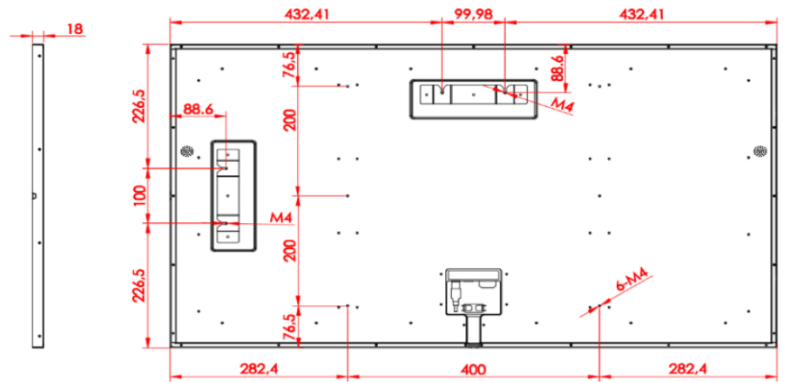

Description

- 43in Wall Mounted Thin Display
- Narrow bezel: 9.8mm, Ultra thin:18mm
- Resolution: 1920*1080
- Brightness: 400cd/m2
- Android 9.0 OS, 2G RAM,16G Storage
- USB X2
- Non-touch
- Support Horizontal & Vertical Installation
- Right Message At Right Time

43" Wall Mounted Thin Display

Dimension

GMS-A43W-T

43" Wall Mounted Thin Display

GMS-A43W-T

Data

Specification:	
Model No.:	A43W-T
Panel	
LCD Panel Type	43in
Resolution	1920*1080
Backlight	LED
Brightness	400nits
Contrast Ratio	1200:1
Color Depth	8 bits
Response Time	6 ms (typ)
Viewing Angle	89/89/89/89
Light Life Time	50,000 hrs (typ.)
POWER	
Power Supply	External
Power Adaptor	DC24V 3A
Rated Voltage	100 V ~ 240 V, 50 Hz / 60 Hz
Power Consumption	60W
Language	English
ENVIRONMENT	
Operating Temperature	-20° C ~ 60° C
Storage Temperature	-10° C ~ 60° C
Humidity	10% ~ 80% RH Non-condensing
INTERNAL PLAYER	
Processor	Amlogic T972, Quad-core, 1.8GHz
Main memory interface	2GB DDR3
Graphics	ARM Mali-T764 500MHz
Storage (FDM)	eMMC 16GByte(2GB occupied by o/s)
Multimedia	H.264 encoder/decoder, MPEG-1/2/4, H.263,H.264 MVC, AVS, VC-1, VP8/6, RV
IO ports	USB 2.0 x2, DC Cable 3M
Operating system	Android 9.0
Network	WLAN 802.11 b/g/n (2.4GHz)
ENVIRONMENT	
Storage Temp	(-20 -- 65 degree)
Working Temp	(0 -- 50 degree)
Storage/Working Humidity	(10 -- 90%)
CERTIFICATION	
CE, FCC&Rohs	CE, FCC&Rohs
MECHANICAL SPECS	
Orientation	Portrait / Landscape
Cabinet Color	Black
Dimension (LxHxD)	965.6*553.8*18mm
CTN Dimension (LxHxD)	111*19*70cm
Weight (N.W)	11kg
Weight (G.W)	17kg