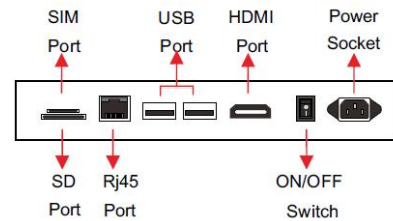

Key Features:

- Android 11 operating system
- Rockchip RK3288 Quad-core CPU
- 4GB DDR3 + 32GB Flash
- 802.11 b/g/n internal Wifi
- 4G/WIFI/WLAN Network connection
- Remote Management Software
- Portrait & Landscape display mode
- 1080P Display output.

Designed for:

- POS
- Hotel
- Self-service Terminal
- Public Information Display
- Hospitality
- In-vehicles And Transportation

48.5 Ultra-wide Stretched LCD Displays

Right Message At Right Time

GMS-481KAZ

Specifications

PANEL	Panel Model	48.5inch TFT LCD
	Max Resolution	1920x360
	Aspect Ratio	16:03
	Pixel Pitch	0.63x0.63
	Viewing Angle	89/89/89/89
	Contrast Ratio	1400:1
	Brightness	500cd/m²
	Response Time	8ms
	Display Area (mm)	1209.6x226.8
	Panel Size(mm)	1239.6x256.8x48
	Screen Weight	15kg
Lamp Type	WLED	
INTERNAL MEDIA PLAYER	CPU	Dual-core Cortex-A72, 1.8GHz ARM
	GPU	Mali-T764
	RAM	4 GB DDR3
	ROM	32 GB Flash
	OS	Android 11
CONNECTOR	USB 2.0&3.0	X1
	HDMI (Output)	X1
	TF	X1
	Rj45	X1
	4G SIM (Optional)	X1
CONNECTIVITY	LAN	RJ45 Port, 10/100M Ethernet
	WiFi	Built-in WiFi 802.11B/G/N
	4G (Optional)	LTE
FILE SUPPORT	Video	H.264, MKV, WMV9, MPEG 1/2/4, HD Divx, Xvid, RM/RMVB;
	Image	BMP/PNG/GIF/JPEG
	Audio	MP3, WMA, WAV, EAAC+, MP2 dec, Vorbis (Ogg), AC3, FLAC, APE, BSAC
	Scrolling Text	txt