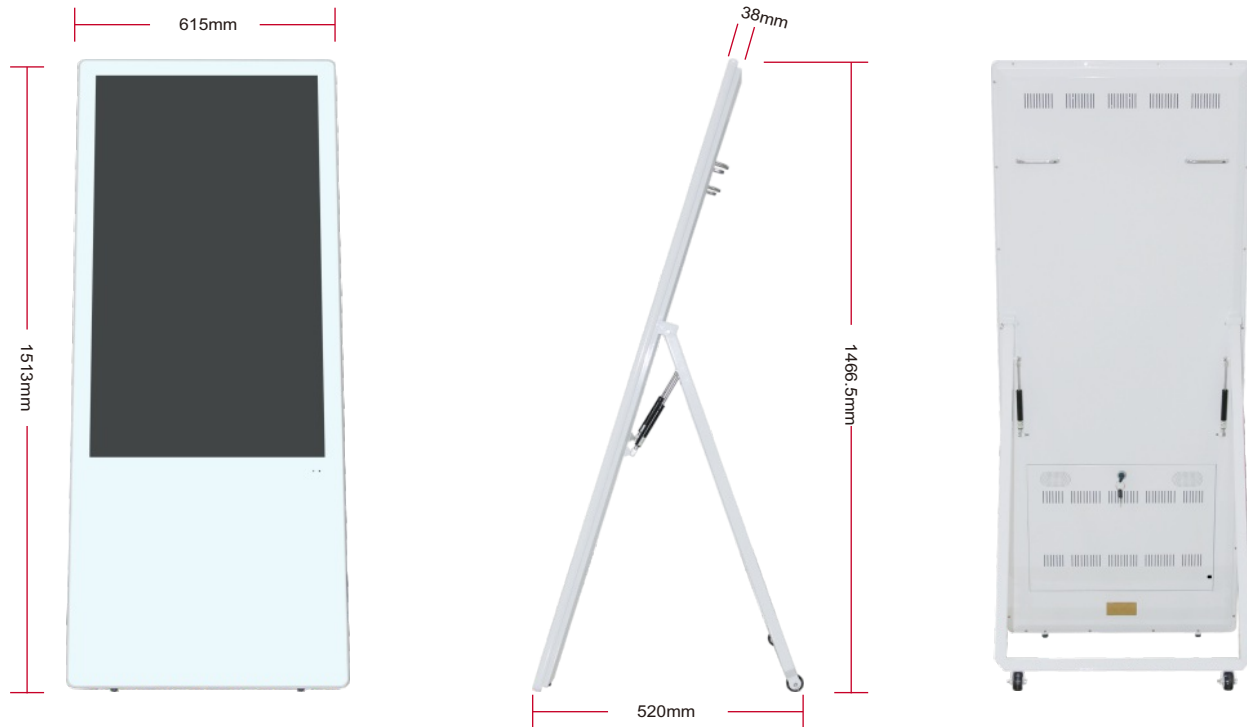

Designed for:

- POS
- Hotel
- Self-service Terminal
- Public Information Display
- Hospitality
- In-vehicles And Transportation

43" Android Network Digital Signage

GMS-430LAAZ

Specifications

PANEL	Panel Model	43inch TFT LED	HDMI DISPLAY	Output Mode	HDMI 480P HDMI 576P HDMI 720P 50Hz HDMI 720P 60Hz HDMI 1080I 50Hz HDMI 1080I 60Hz HDMI 1080P 24Hz HDMI 1080P 50Hz HDMI 1080P 60Hz					
	Max Resolution	1920x1080		ON-SCREEN DISPLAY LANGUAGES		English, French, German, Italian, Polish, Russian, Simplified Chinese, Spanish, Turkish, Arabic, Japanese, Traditional Chinese etc.				
	Aspect Ratio	16:09			DISPLAY MODE		Portrait			
	Pixel Pitch	0.4903x0.4903				POWER	Mains Power Consumption	AC 100-240V, 50-60 Hz 70 W		
	Viewing Angle	89/89/89/89					SOUND	Built-in Speakers	2 x 10W	
	Contrast Ratio	1200:1						DIMENSION & WEIGHT	Machine Size	1513x38x615mm
	Brightness	500cd/m ²							Machine Weight	45KG
	Response Time	26ms							Carton Size	1630x175x910mm
	Display Area (mm)	941.184x529.416mm							Carton Weight	55KG
	Panel Size(mm)	973x565.8x29mm							Wooden Case Size	1690x750x970mm (4PCS)
Screen Weight	11Kg	Wooden Case Weight	240KG							
Lamp Type	WLED	OTHER	Regulatory Approvals	CE, FCC, ROHS						
INTERNAL MEDIA PLAYER	CPU		Dual-core Cortex-A72, 1.8GHz	Warranty	1 year warranty					
	GPU		ARM Mali-T864	ACCESSORIES	Included	Remote Control, Power supply, User manual, Keys, Tools and Screws				
	RAM		4 GB DDR3							
	ROM		32 GB Flash							
	OS		Android 11							
	CONNECTOR		USB 2.0		X2					
			HDMI (Output)		X1					
			SD		X1					
			Rj45		X1					
		4G SIM (Optional)	X1							
CONNECTIVITY	LAN	RJ45 Port, 10/100M Ethernet								
	WiFi	Built-in WiFi 802.11B/G/N								
	4G (Optional)	LTE								
FILE SUPPORT	Video	H.264, MKV, WMV9, MPEG 1/2/4, HD Divx, Xvid, RM/RMVB;								
	Image	BMP/PNG/GIF/JPEG								
	Audio	MP3,WMA,WAV,EAAC+, MP2 dec, Vorbis (Ogg), AC3, FLAC, APE, BSAC								
	Scrolling Text	txt								