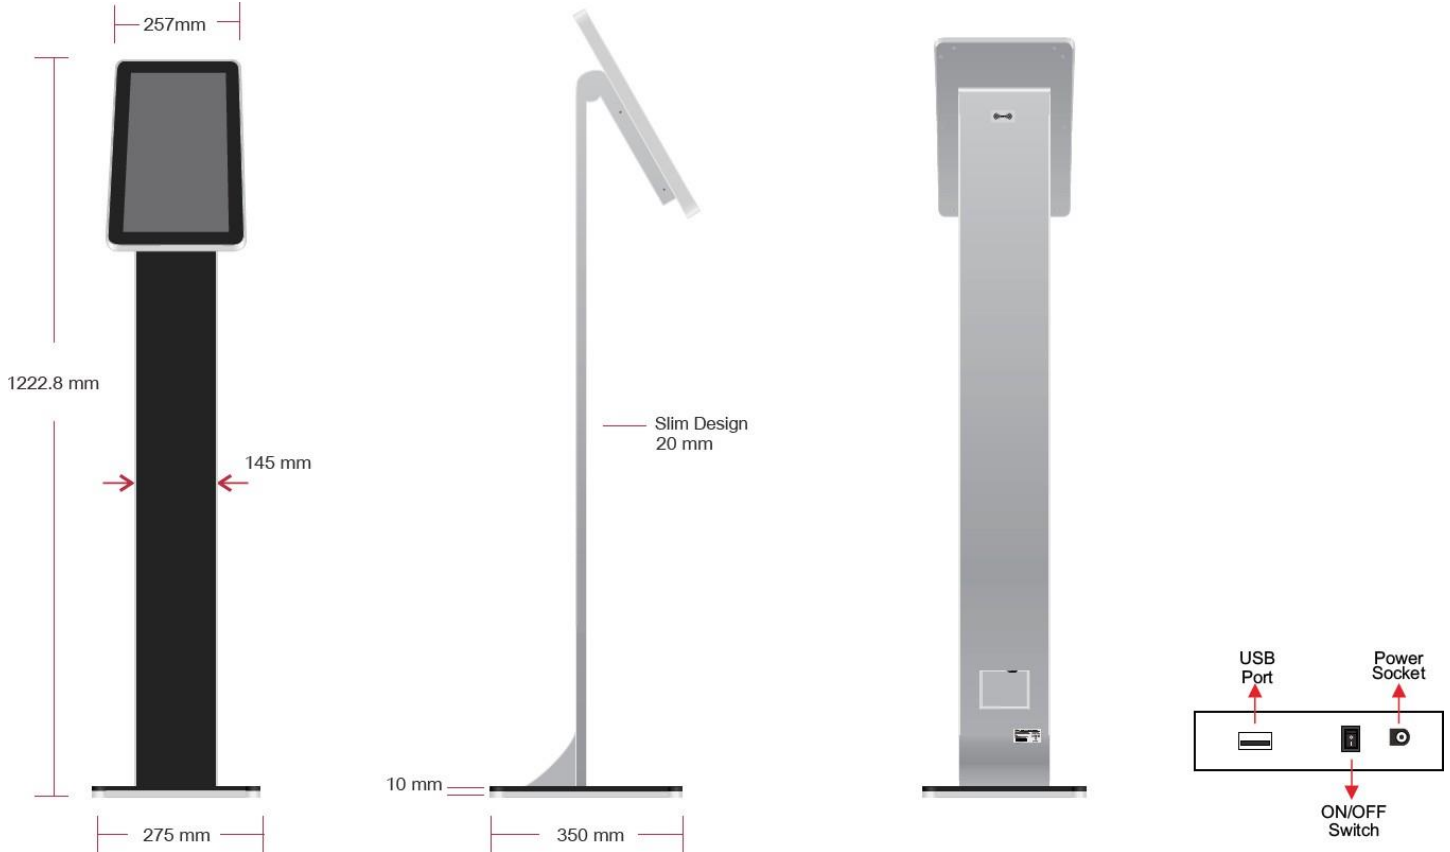

15.6" Android Network Digital Signage

GMS-156JITAZ-PCAP

Specifications

PANEL	Panel Model	15.6 inch TFT LCD	HDMI DISPLAY	Output Mode	HDMI 480P HDMI 576P HDMI 720P 50 Hz HDMI 720P 60 Hz HDMI 1080I 50 Hz HDMI 1080I 60 Hz HDMI 1080P 24 Hz HDMI 1080P 50 Hz HDMI 1080P 60 Hz
	Max Resolution	1920×1080		ON-SCREEN DISPLAY LANGUAGES	English, French, German, Italian, Polish, Russian, Simplified Chinese, Spanish, Turkish, Arabic, Japanese, Traditional Chinese etc.
	Aspect Ratio	16:09	DISPLAY MODE	Portrait & Landscape	
	Pixel Pitch	0.17925×0.17925	POWER	Mains Power Consumption DC 12 V, 50-60 Hz 12 W	
	Viewing Angle	85/85/85/85	DIMENSION & WEIGHT	Machine Size Machine Weight Carton Size Carton Weight	
	Contrast Ratio	800:1		275×350×1222.8 mm 16 kg 1420×420×370 mm 26 kg	
	Brightness	300-500 cd/m	OTHER	Regulatory Approvals Warranty	
	Response Time	30 ms		CE, FCC, ROHS 1 year warranty	
	Display Area (mm)	344.16×193.59	ACCESSORIES	Included	
	Panel Size (mm)	359.5×223.8×3.2		Power supply, Tools and Screws	
	Screen Weight	380 g			
	Lamp Type	WLED			
INTERNAL MEDIA PLAYER	CPU	Dual-core Cortex-A72 up to 1.8GHz and Quad-core Cortex-A53 up to 1.4GHz			
	GPU	ARM Mali-T860			
	RAM	LPDDR4 4GB			
	ROM	32 GB Flash			
	OS	Android 11			
CONNECTOR	TF (Optional)	×1			
	4G SIM (Optional)	×1			
	RJ45	×1			
	USB	×1			
CONNECTIVITY	LAN	RJ45 Port, 10/100M Ethernet			
	WiFi	Built-in WiFi 802.11B/G/N/AC			
	4G (Optional)	LTE			
FILE SUPPORT	Video	AH.264, MKV, WMV9, MPEG 1/2/4, HD Divx, Xvid, RM/RMVB;			
	Image	BMP, PNG, GIF, JPEG;			
	Audio	MP3, WMA, WAV, EAAC+, MP2 dec, Vorbis (Ogg), AC3, FLAC, APE, BSAC			
	Scrolling Text	txt			
TOUCH		Capacitive Touch