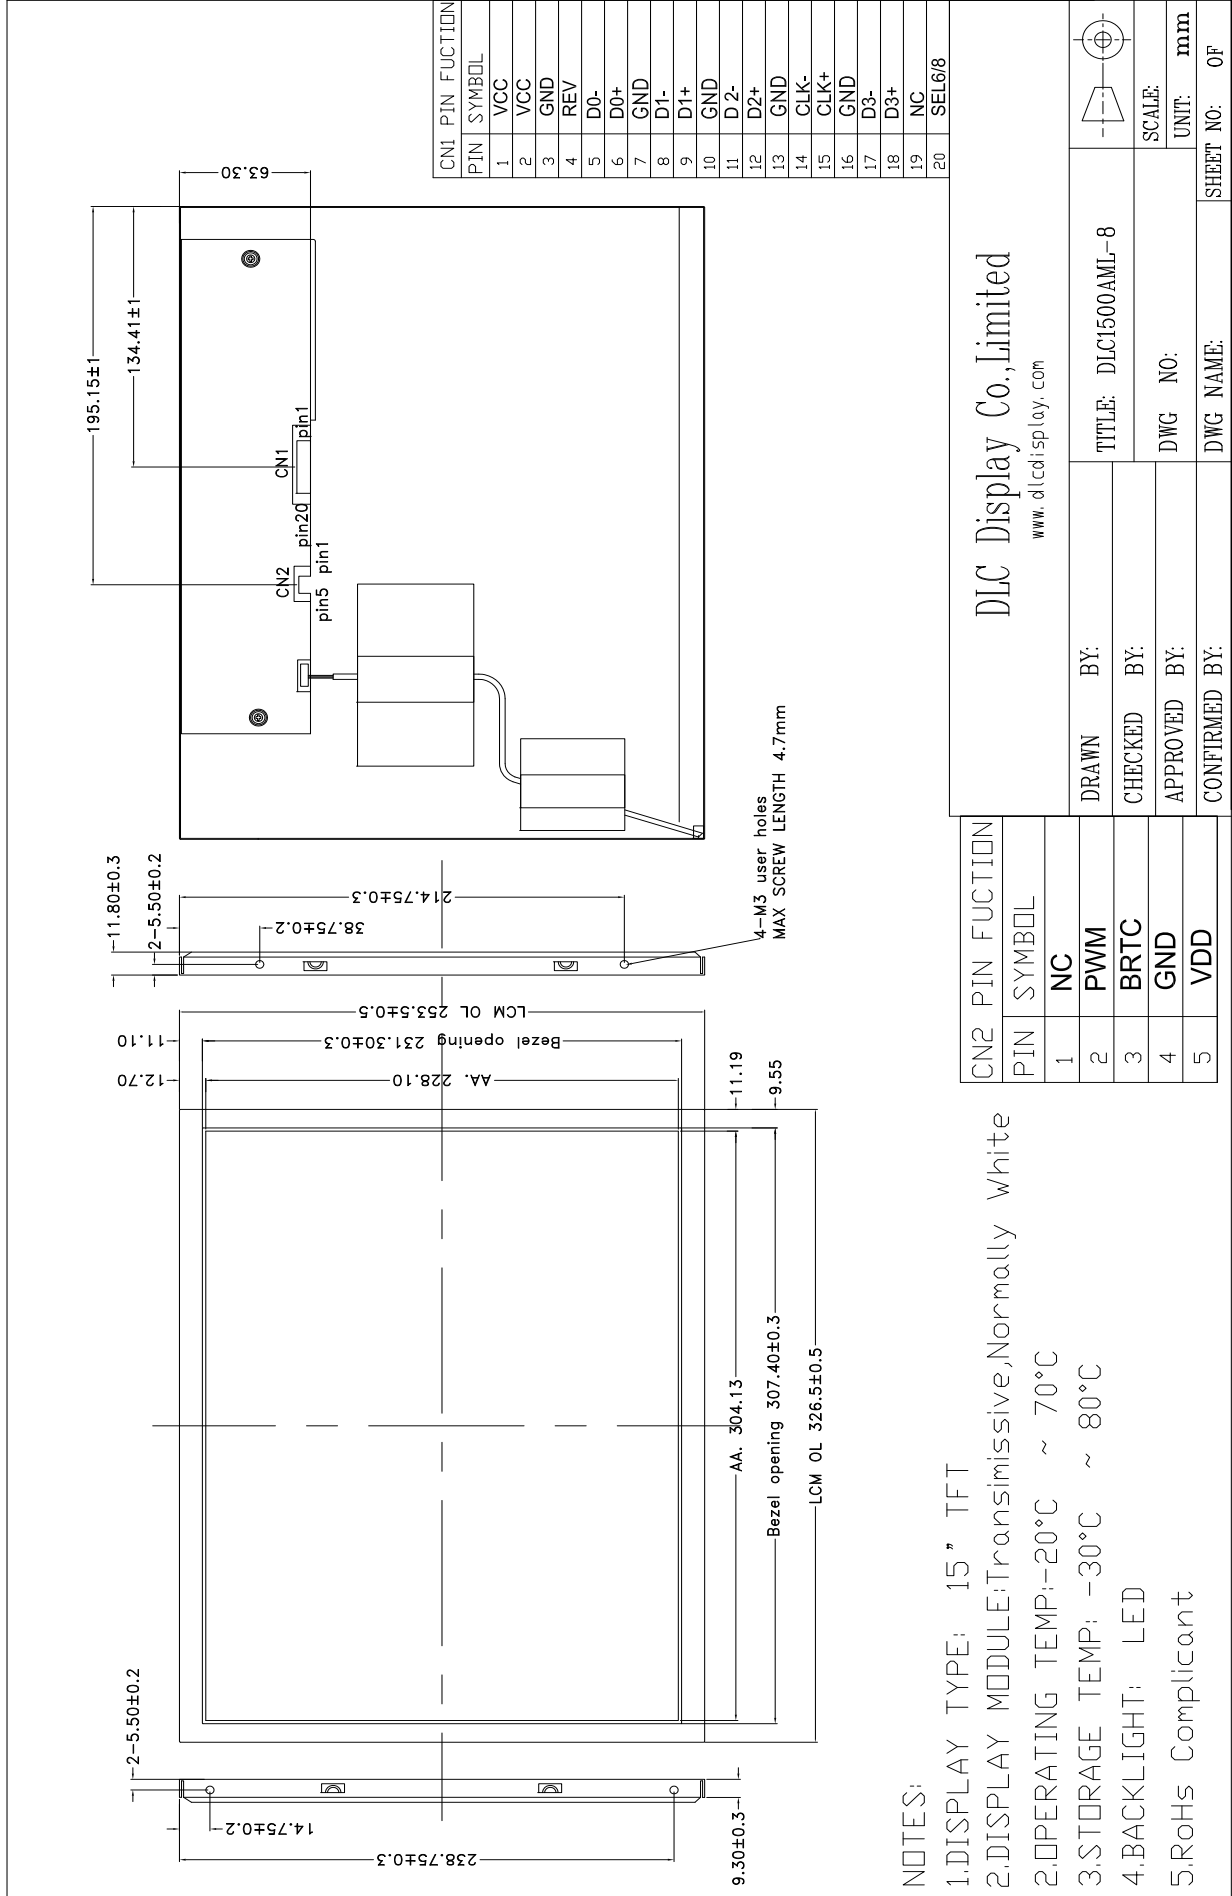

Outline Drawing

DLC Display Co., Limited
www.dlcdisplay.com

DRAWN BY:	TITLE: DLC1500AML-8
CHECKED BY:	DWG NO:
APPROVED BY:	DWG NAME:
CONFIRMED BY:	SHEET NO: 0F

- NOTES:
- 1.DISPLAY TYPE: 15" TFT
 - 2.DISPLAY MODULE:Transmissive,Normally White
 - 2.OPERATING TEMP:-20°C ~ 70°C
 - 3.STORAGE TEMP:-30°C ~ 80°C
 - 4.BACKLIGHT: LED
 - 5.RoHS Complicant