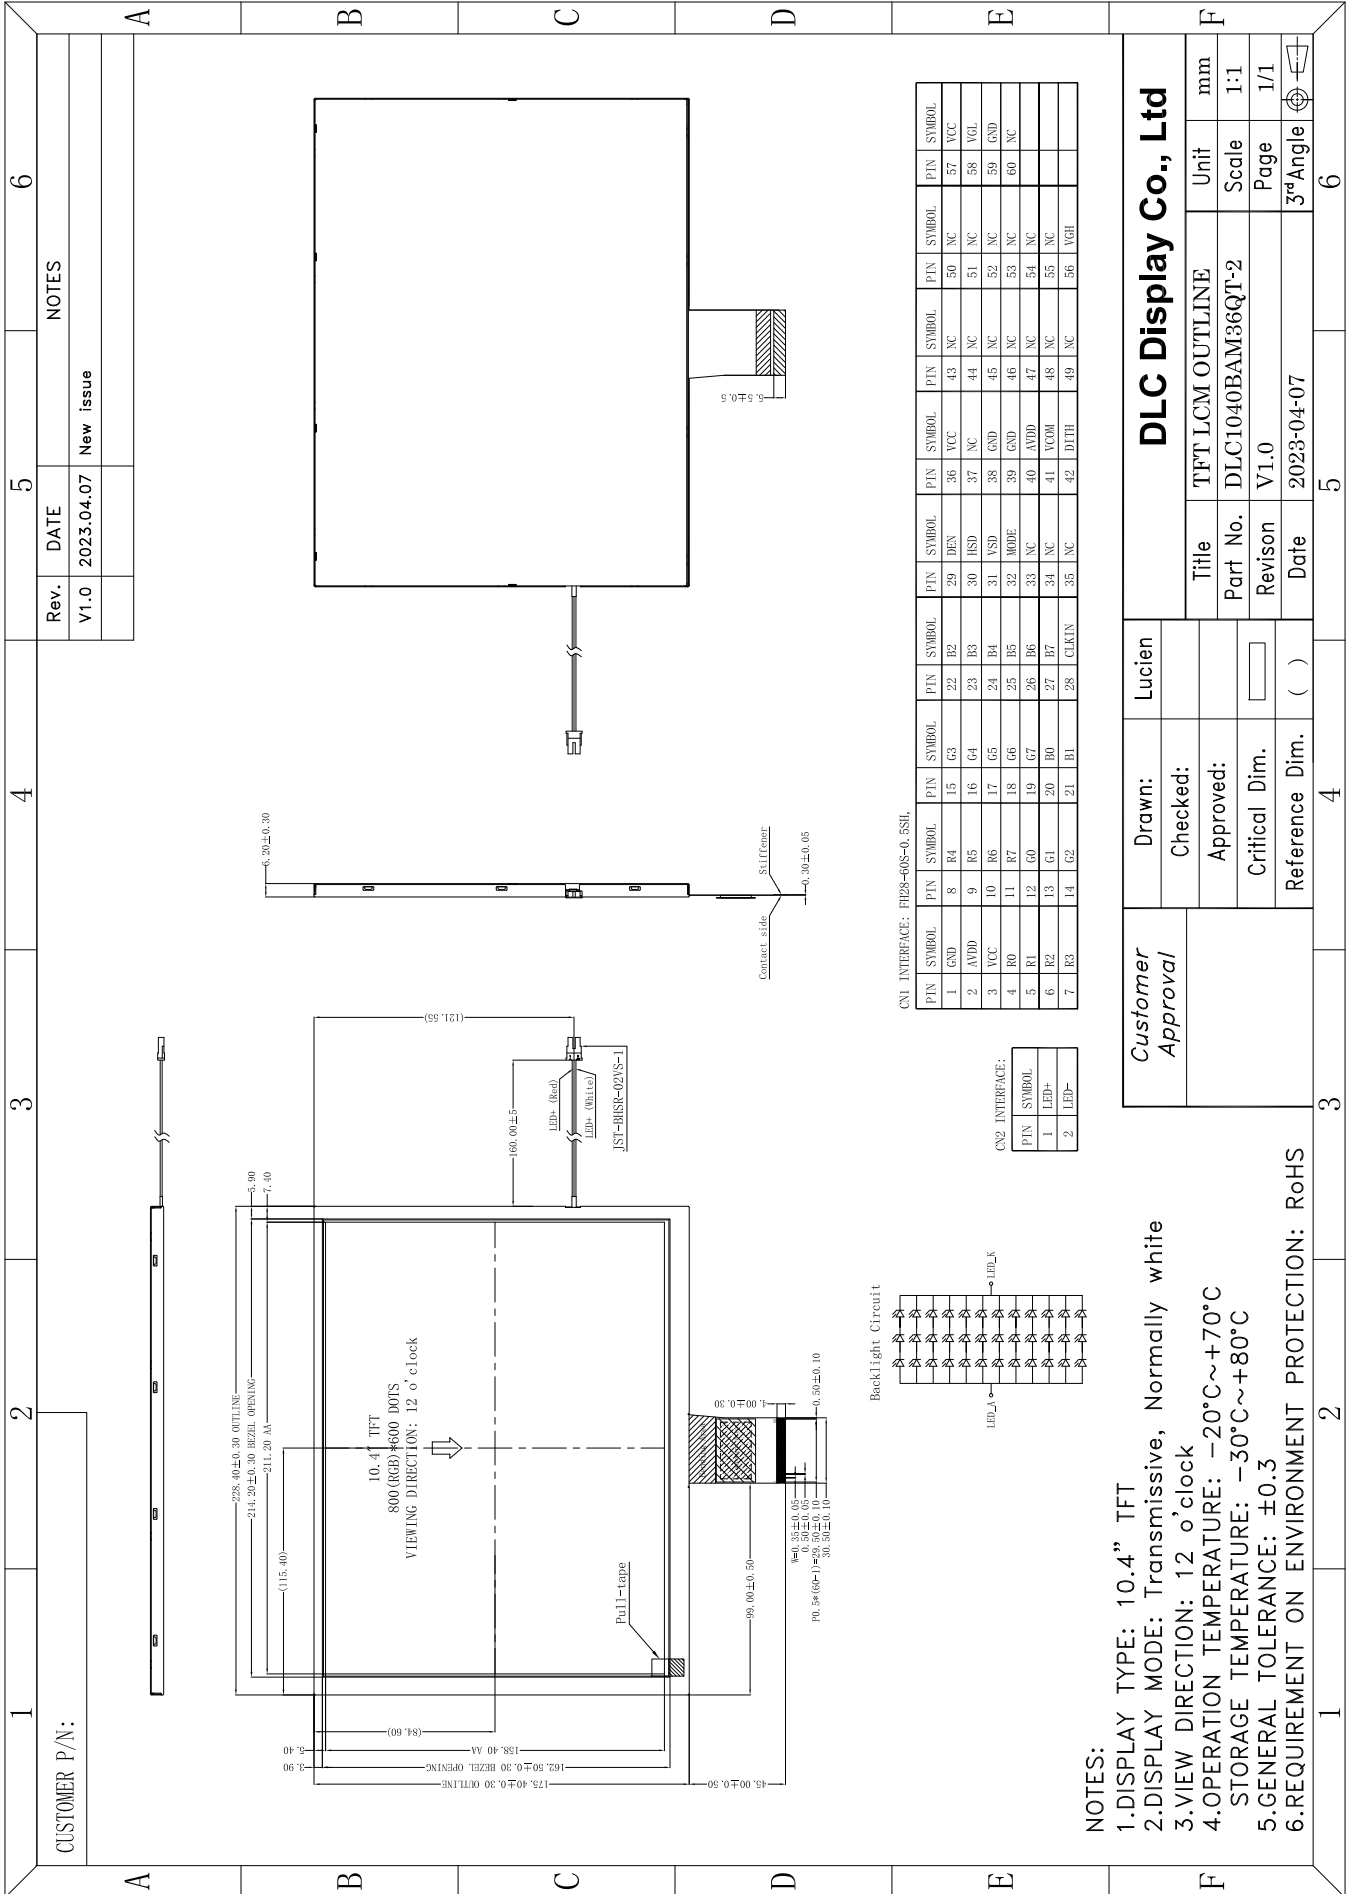

Outline Drawing

- NOTES:**
- 1.DISPLAY TYPE: 10.4" TFT
  - 2.DISPLAY MODE: Transmissive, Normally white
  - 3.VIEW DIRECTION: 12 o'clock
  - 4.OPERATION TEMPERATURE: -20°C~+70°C
  - 5.STORAGE TEMPERATURE: -30°C~+80°C
  - 6.GENERAL TOLERANCE: ±0.3
  - 7.REQUIREMENT ON ENVIRONMENT PROTECTION: RoHS