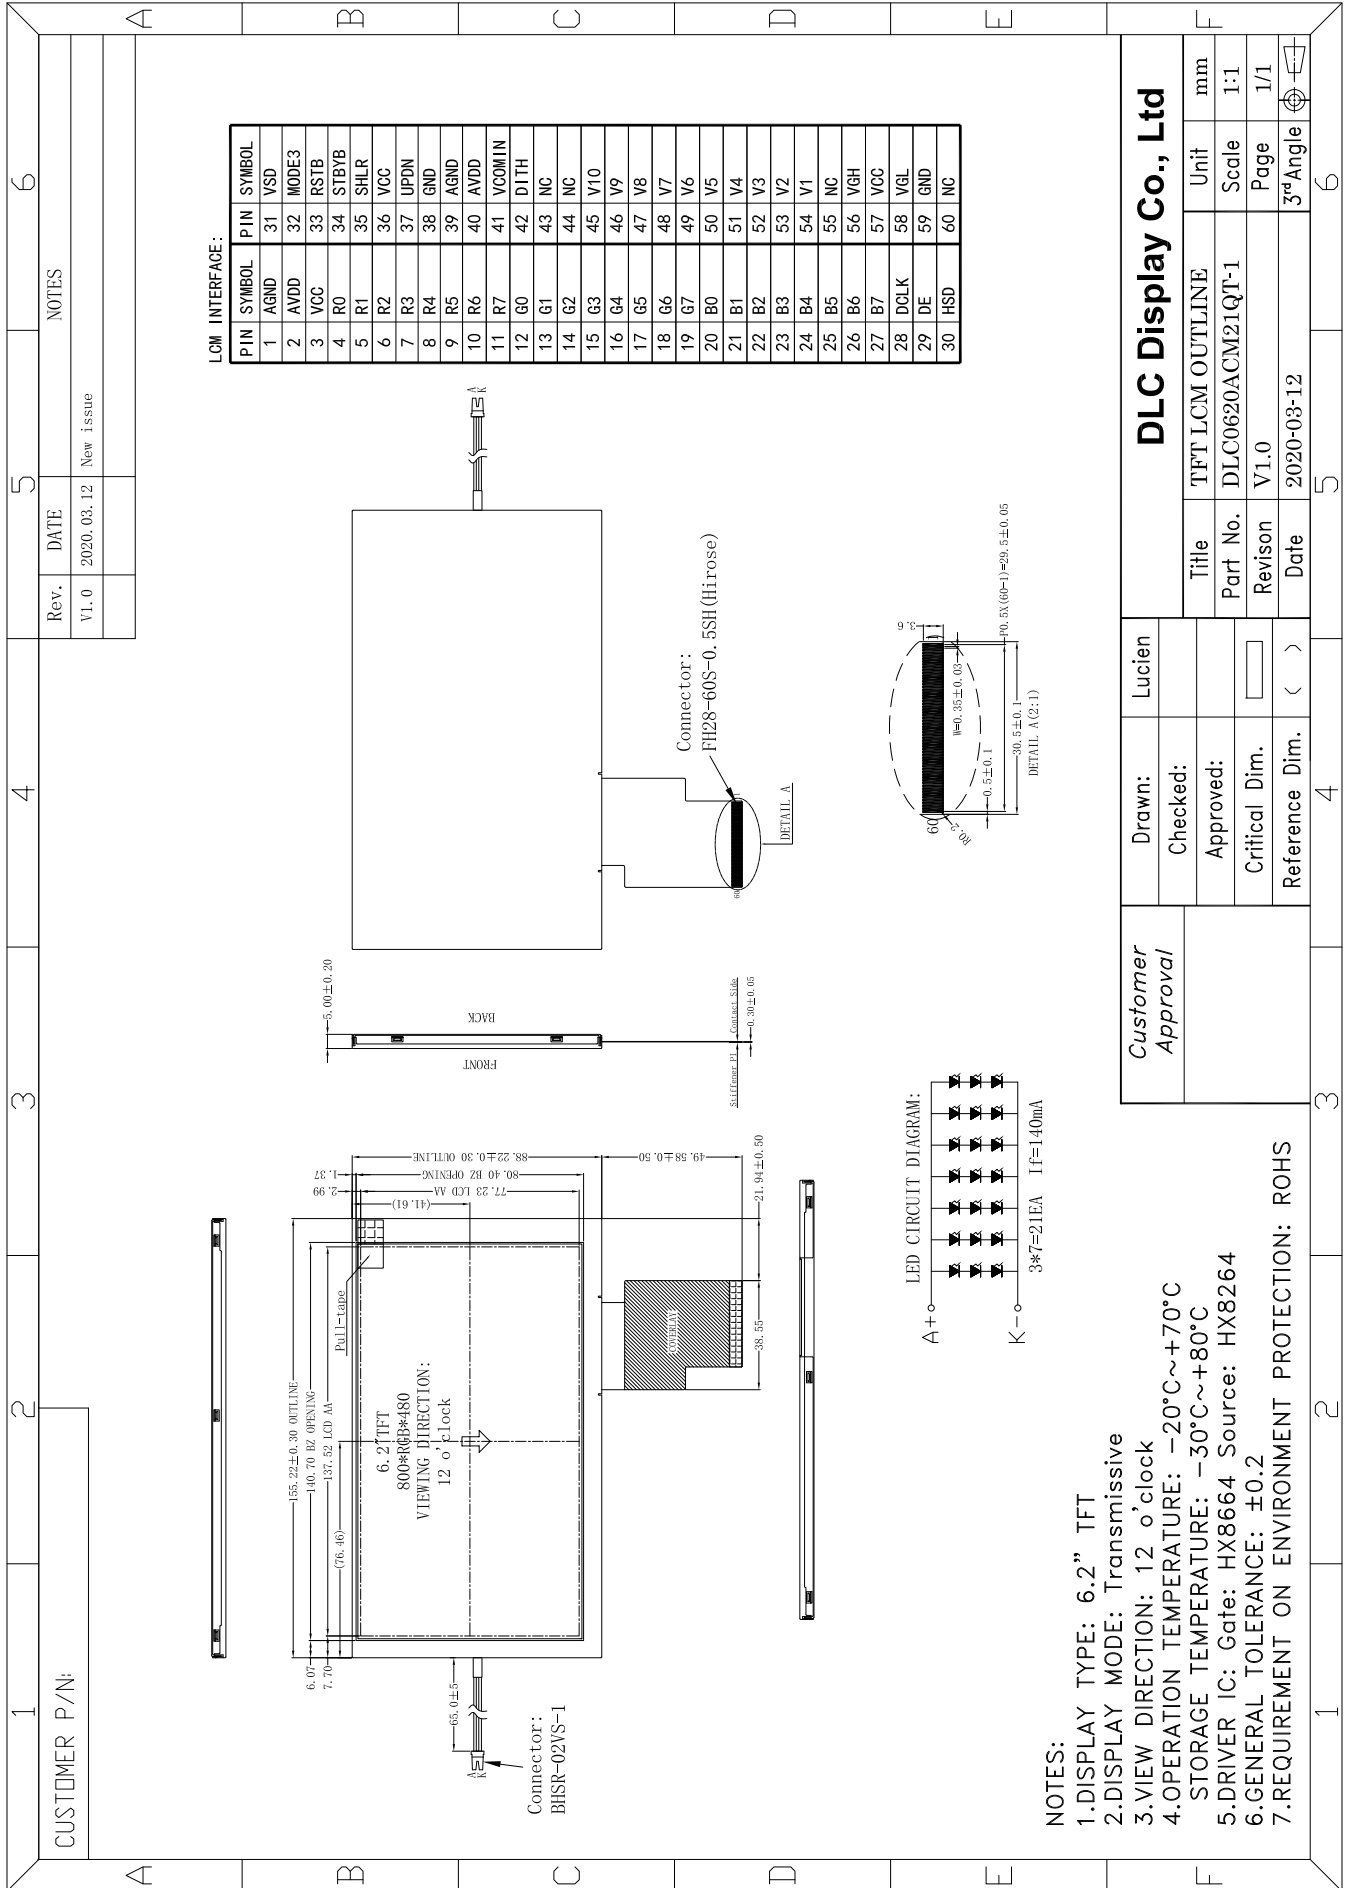

Outline Drawing

| | | | |
|--------------------------|---------------------------|-----------------------------|------------------|
| <i>Customer Approval</i> | Drawn: Lucien | DLC Display Co., Ltd | |
| | Checked: | Title | TFT LCM OUTLINE |
| | Approved: | Part No. | DLC0620ACM21QT-1 |
| | Critical Dim. | Revision | V1.0 |
| | Reference Dim. () | Date | 2020-03-12 |