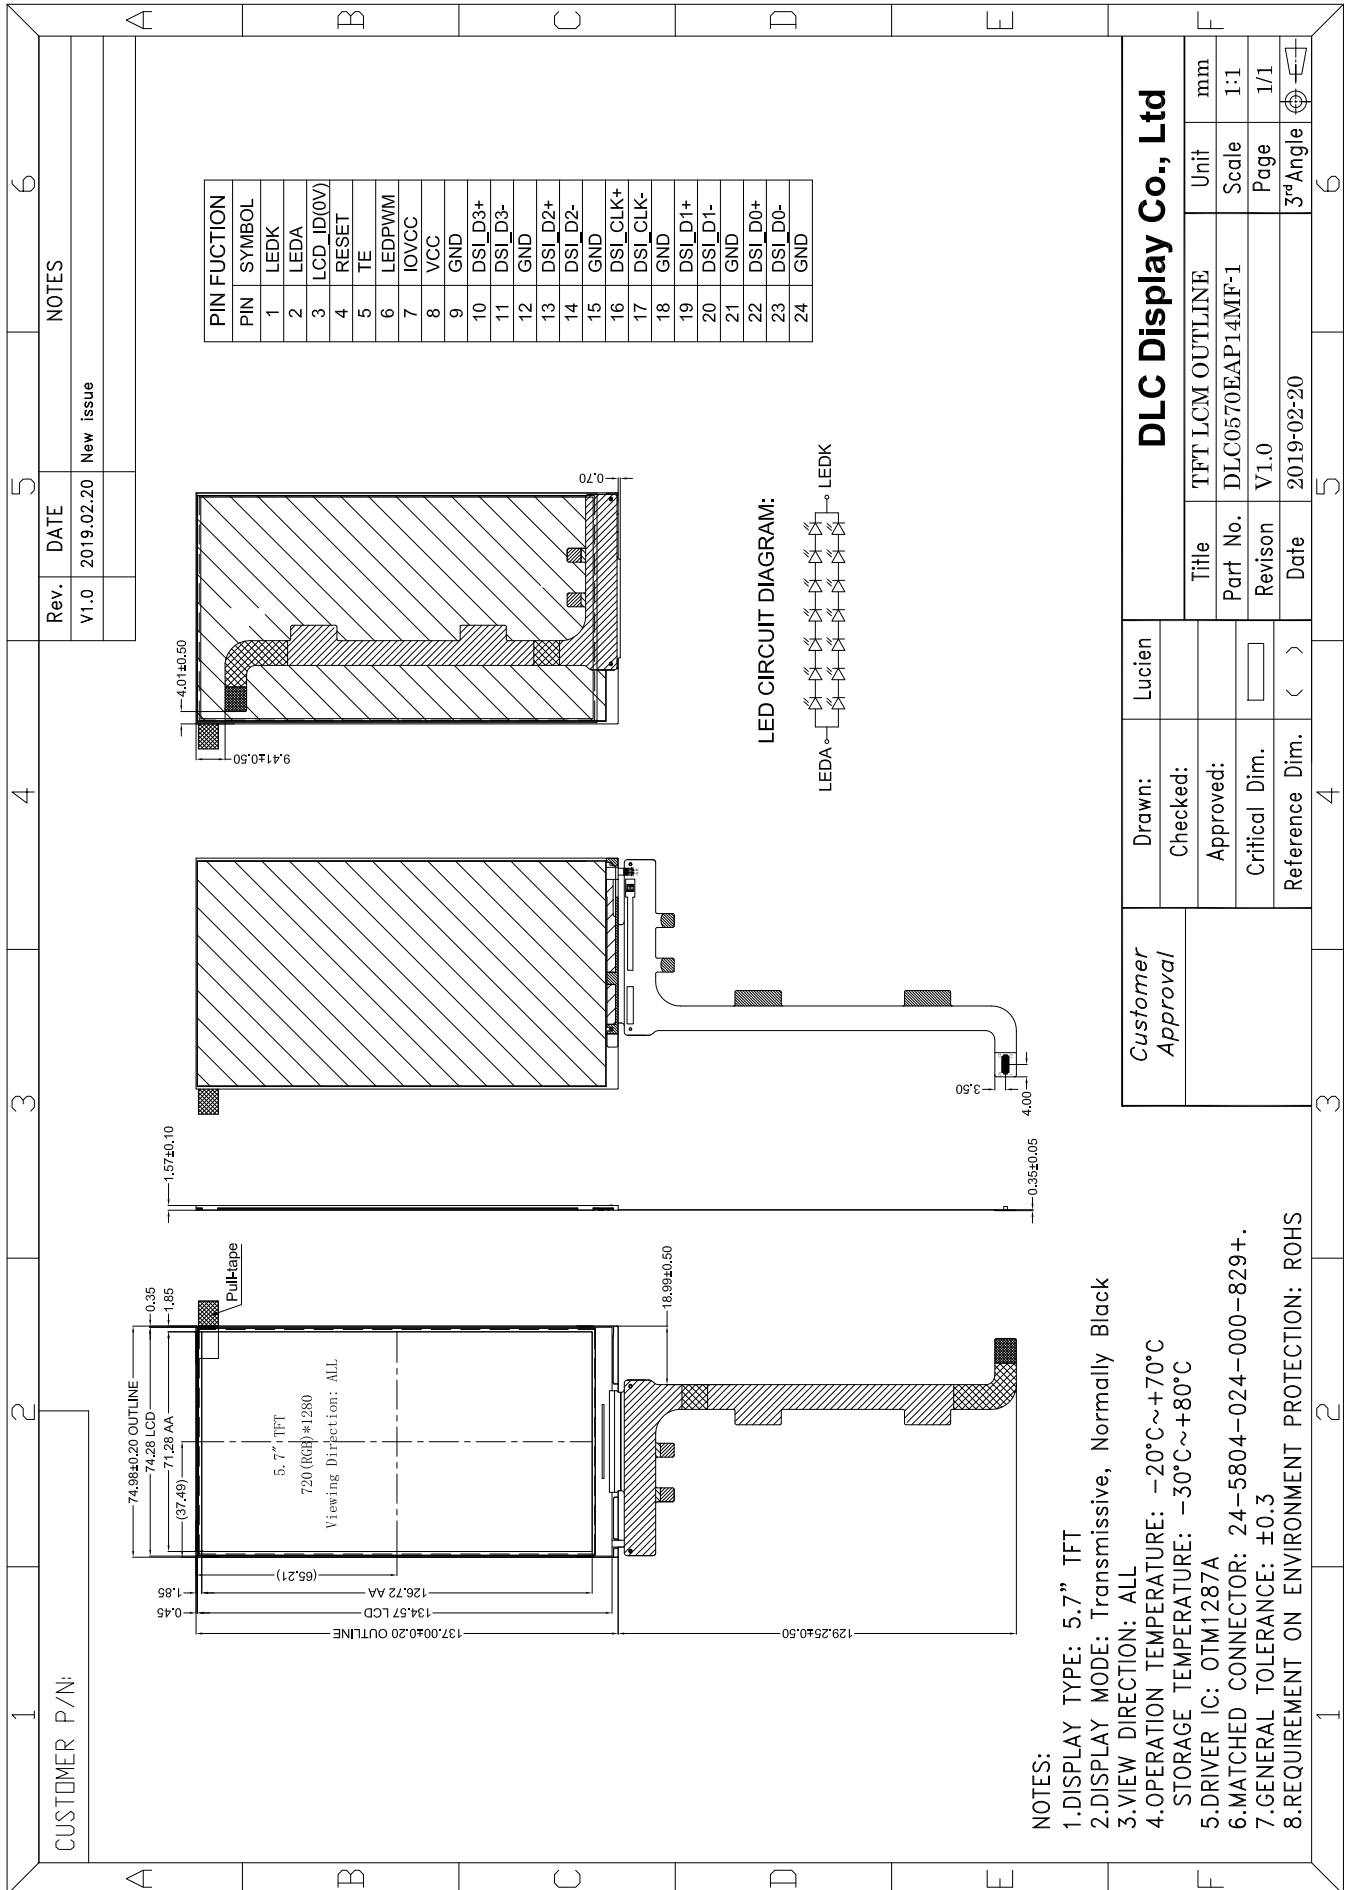

Outline Drawing

DLC Display Co., Ltd	
Customer Approval	Drawn: Lucien
Checked:	Approved:
Critical Dim.	Reference Dim.
Title	TFT LCM OUTLINE
Part No.	DLC0570EAP14MF-1
Revision	V1.0
Date	2019-02-20
Unit	mm
Scale	1:1
Page	1/1
3 rd Angle	