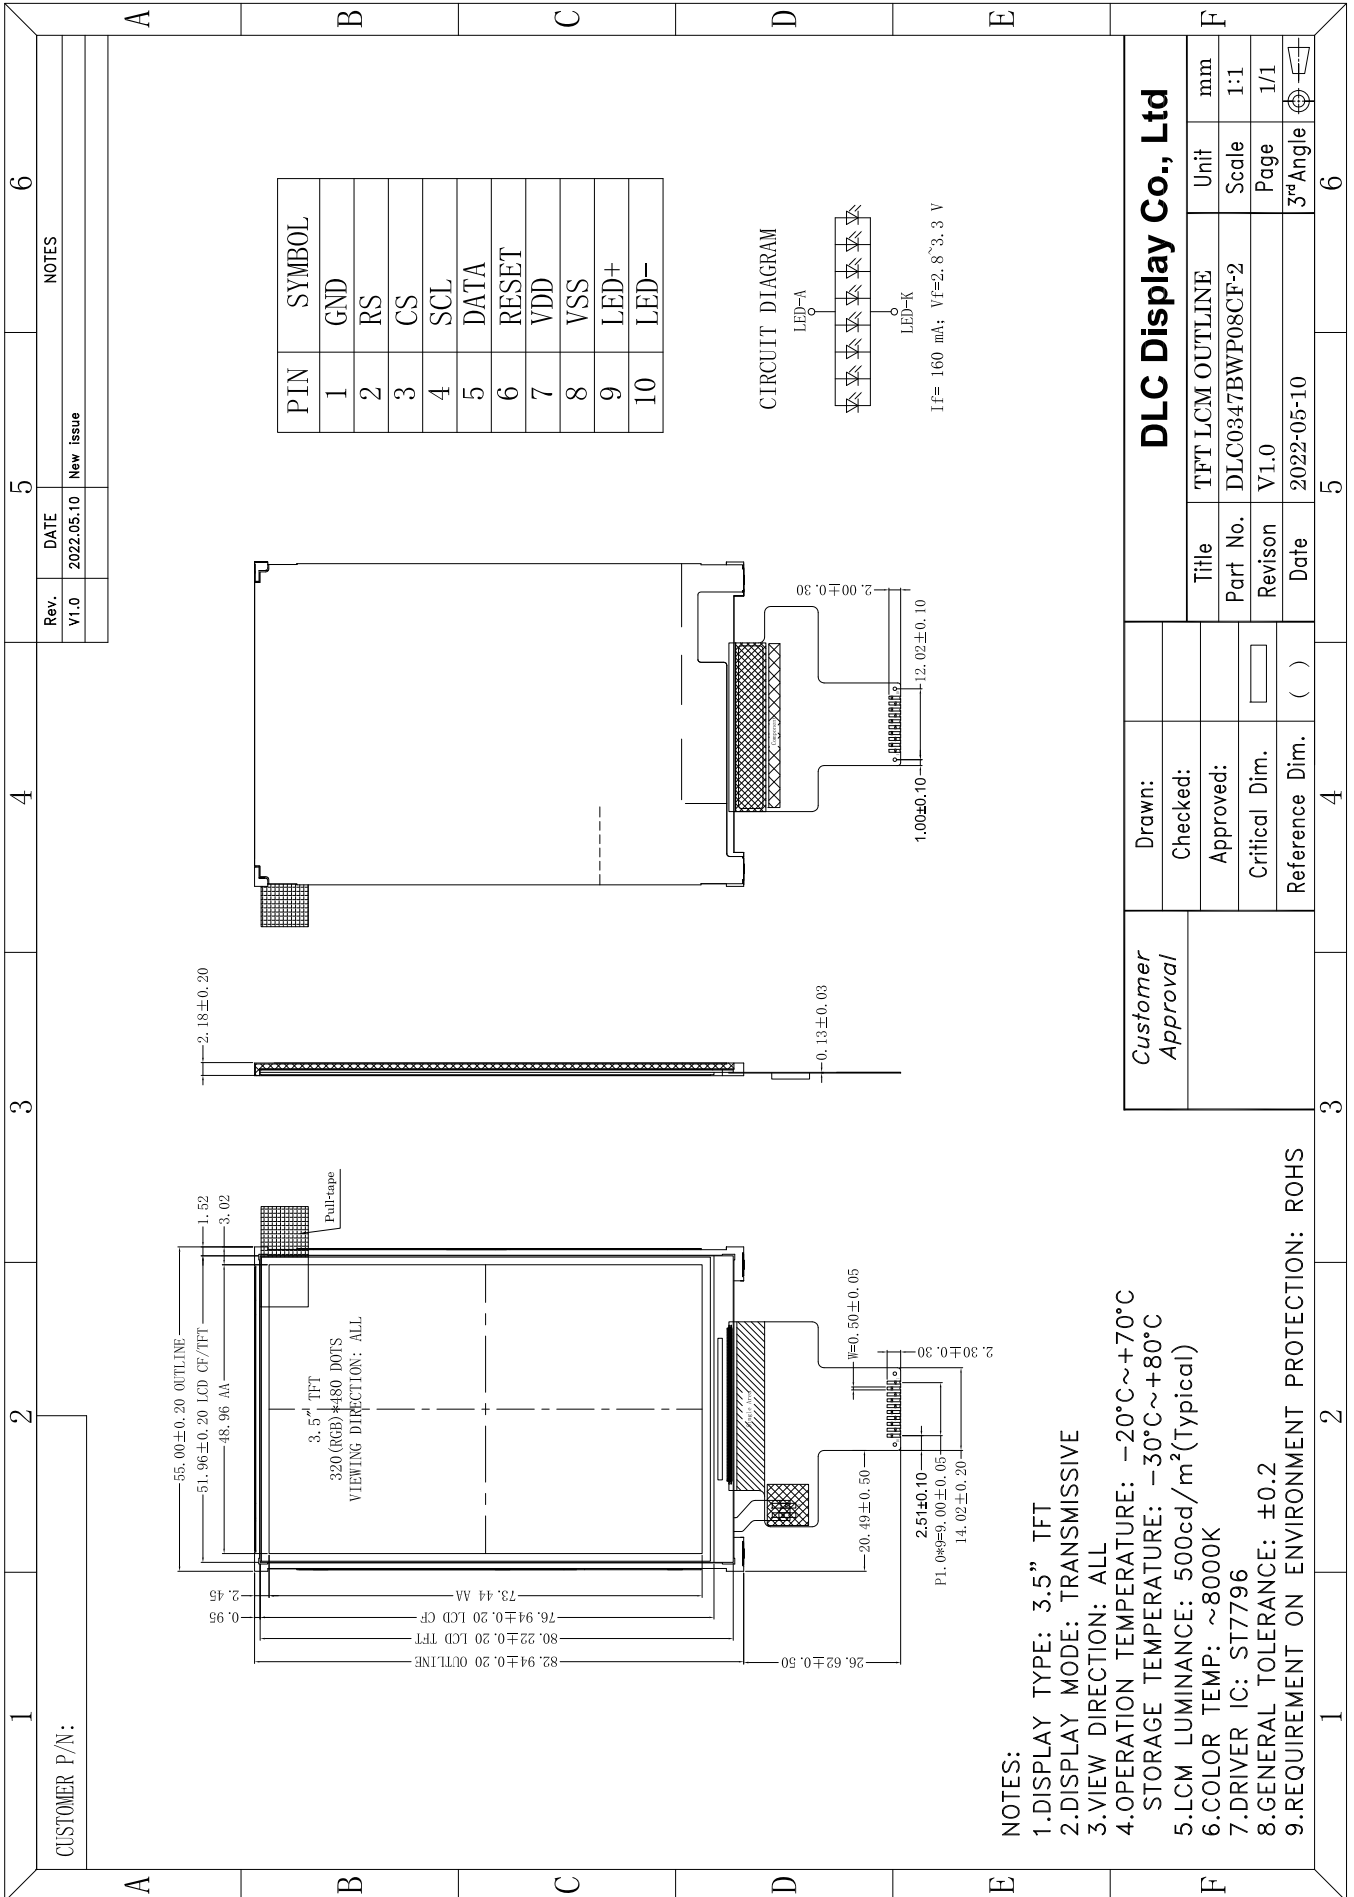

Outline Drawing

DLC Display Co., Ltd			
Drawn:	Title	TFT LCM OUTLINE	Unit
Checked:	Part No.	DLC0347BWP08CF-2	mm
Approved:	Revision	V1.0	Scale 1:1
Critical Dim.:	Date	2022-05-10	Page 1/1
Reference Dim.:	()		3rd Angle