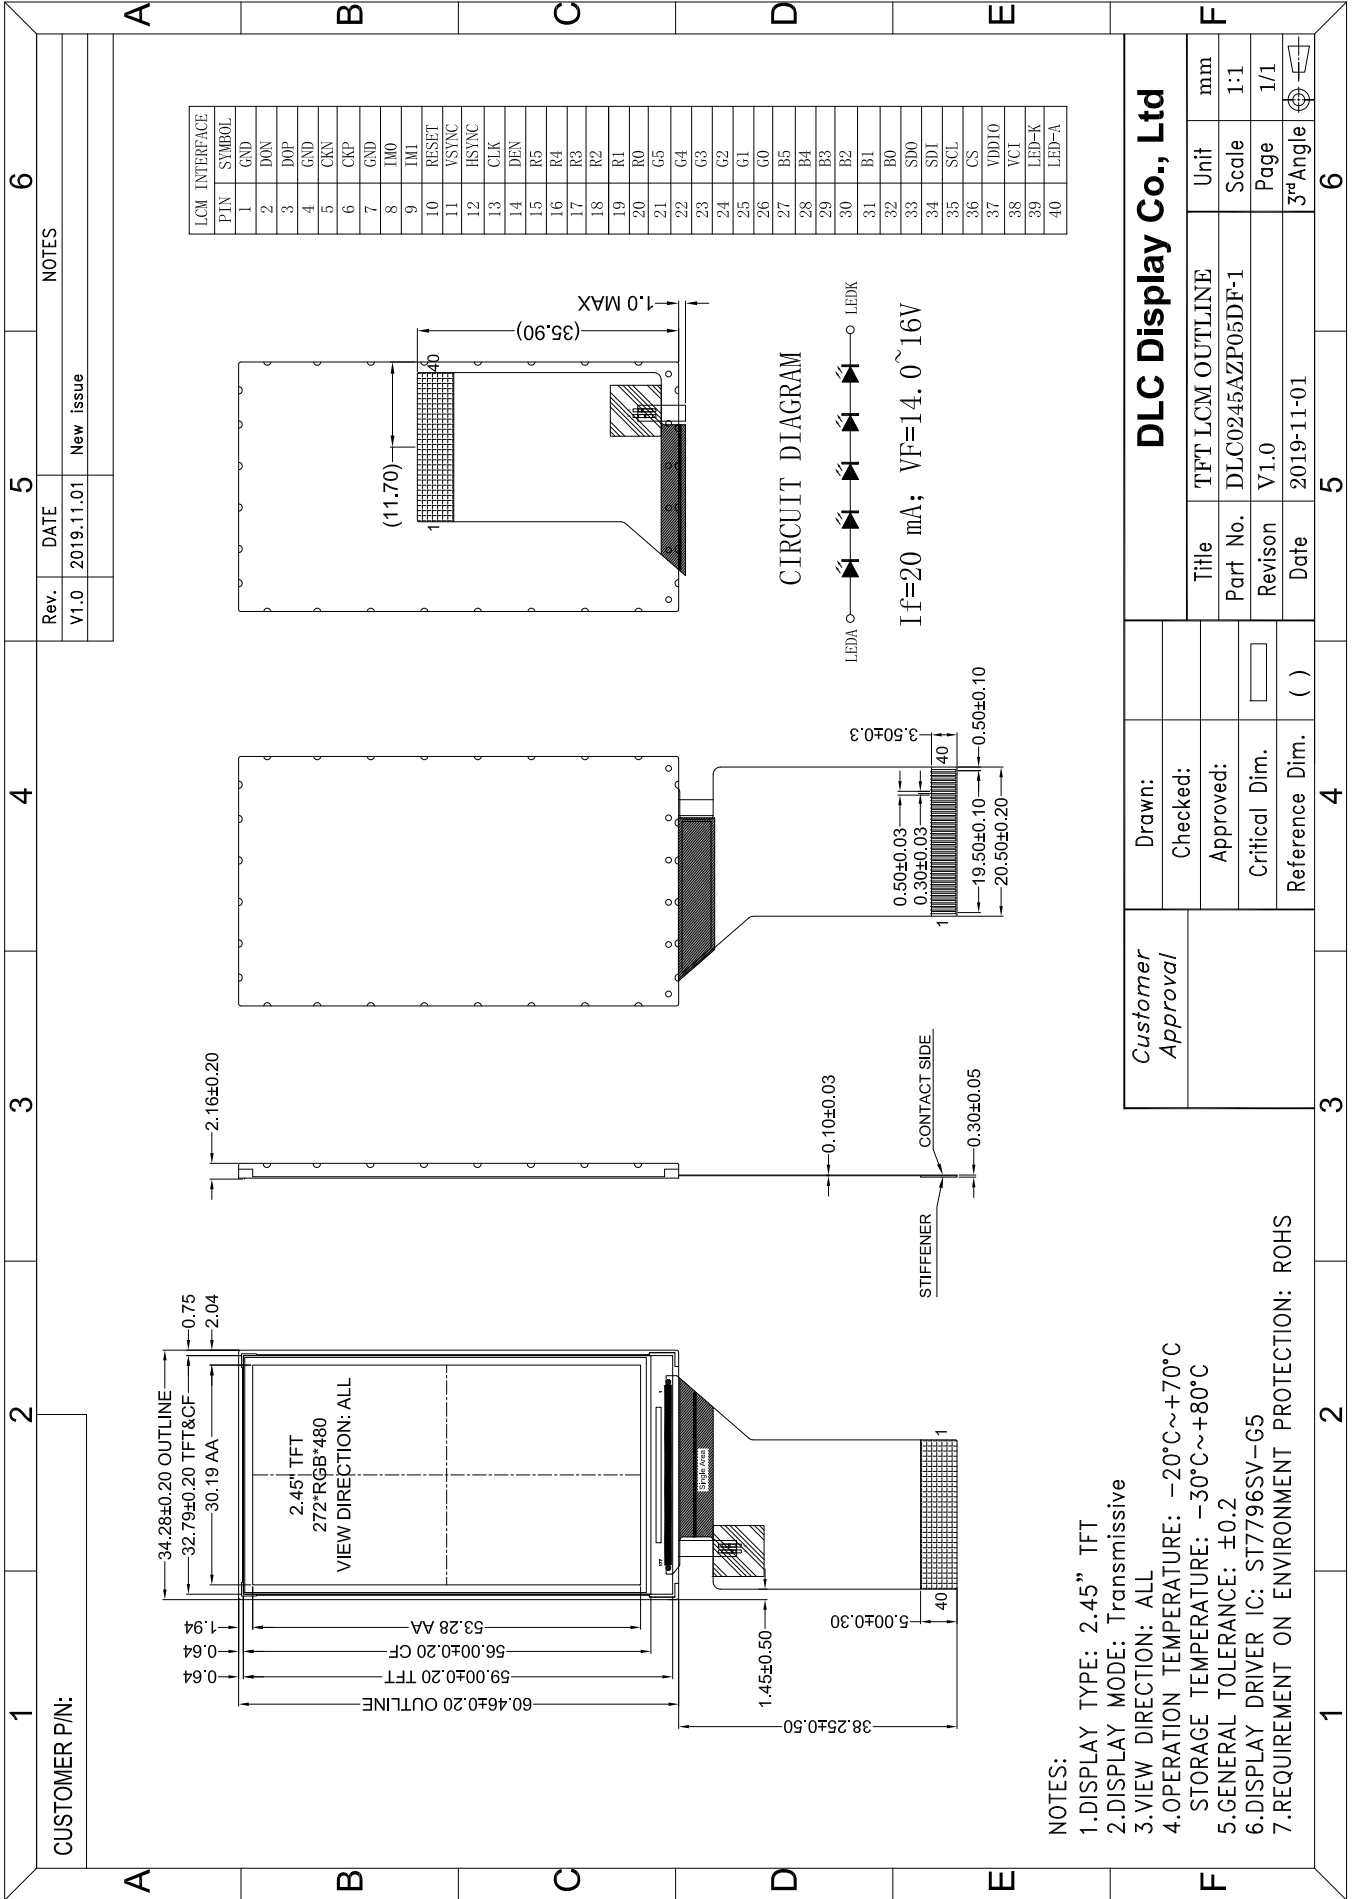

Outline Drawing

DLC Display Co., Ltd	
Drawn:	
Checked:	
Approved:	
Critical Dim.:	
Reference Dim.:	( )
Customer Approval:	
Title	TFT LCM OUTLINE
Part No.	DLC0245AZP05DF-1
Revision	V1.0
Date	2019-11-01
Unit	mm
Scale	1:1
Page	1/1
3rd Angle	☑