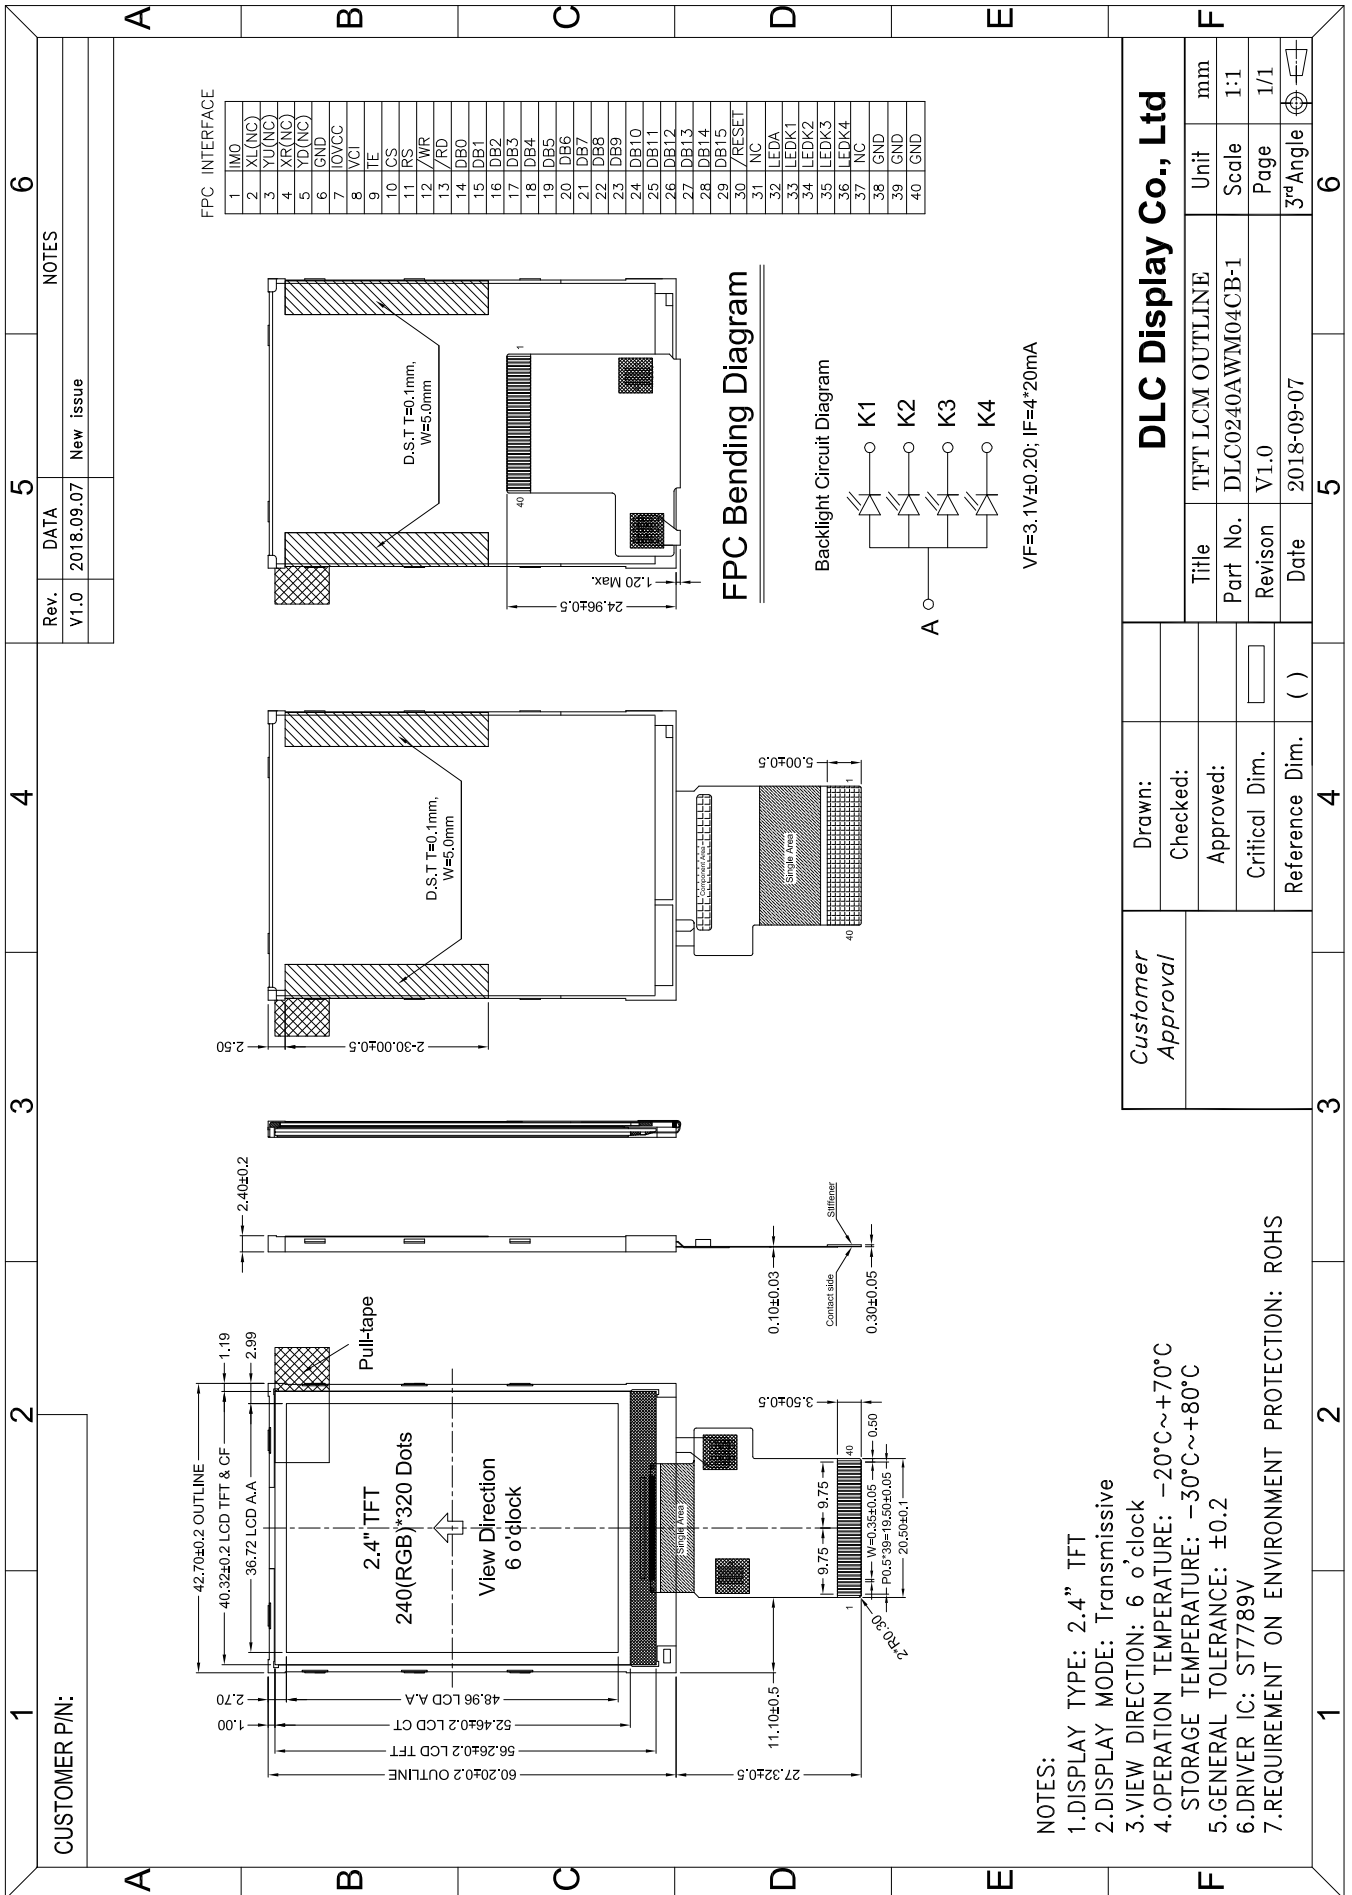

Outline Drawing

DLC Display Co., Ltd		Unit	mm
Drawn:			
Checked:			
Approved:			
Critical Dim.			
Reference Dim.	()		
Title	TFT LCM OUTLINE	Scale	1:1
Part No.	DLC0240AWM04CB-1	Page	1/1
Revision	V1.0	3rd Angle	
Date	2018-09-07		