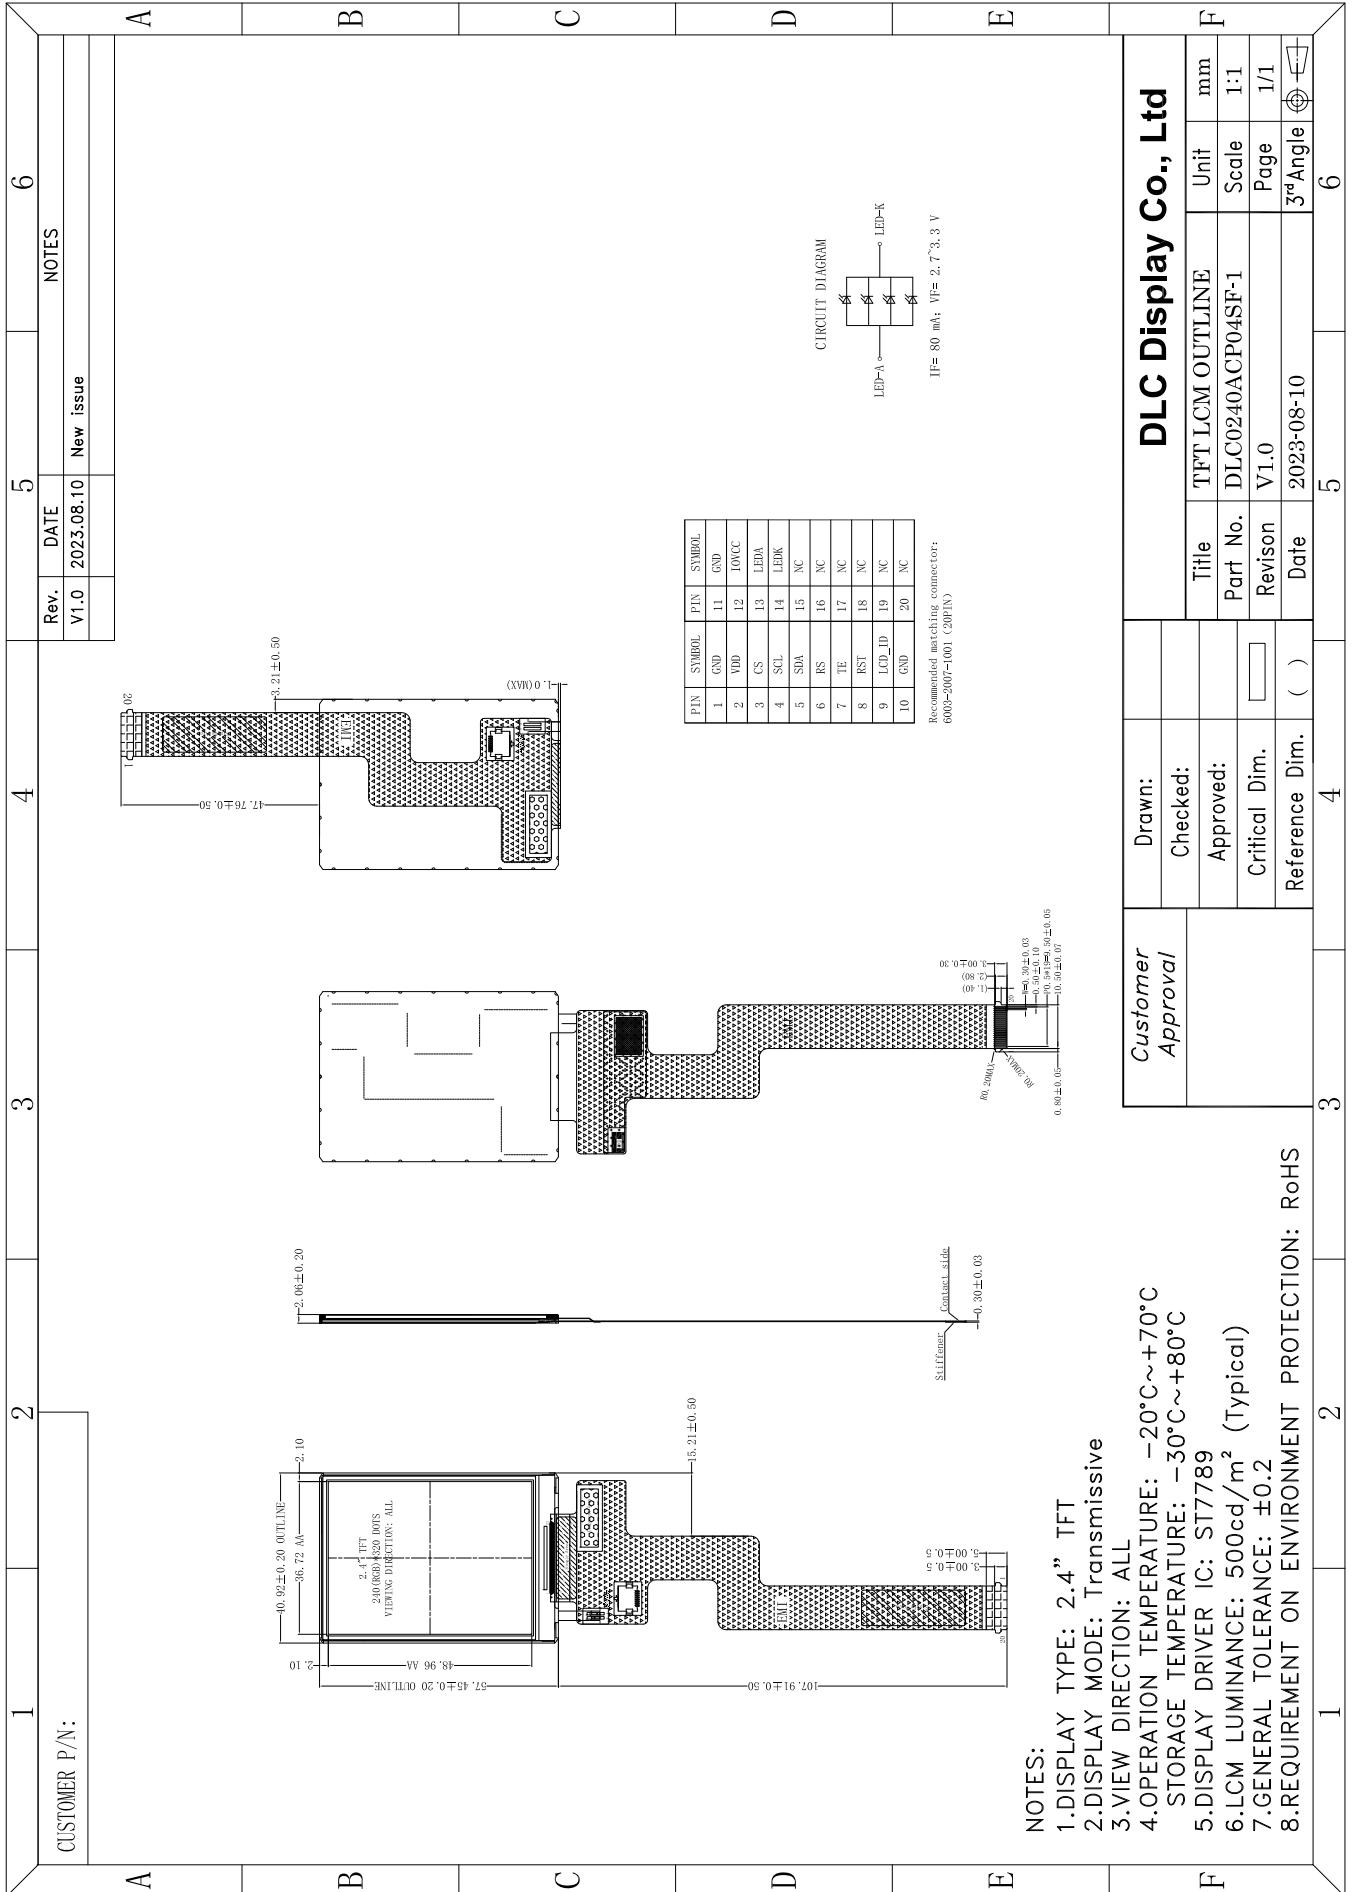

Outline Drawing

Customer Approval		DLC Display Co., Ltd	
Drawn:		Title	TFT LCM OUTLINE
Checked:		Part No.	DLC0240ACP04SF-1
Approved:		Revision	V1.0
Critical Dim.		Date	2023-08-10
Reference Dim.	()	Unit	mm
		Scale	1:1
		Page	1/1
		3 rd Angle	☑