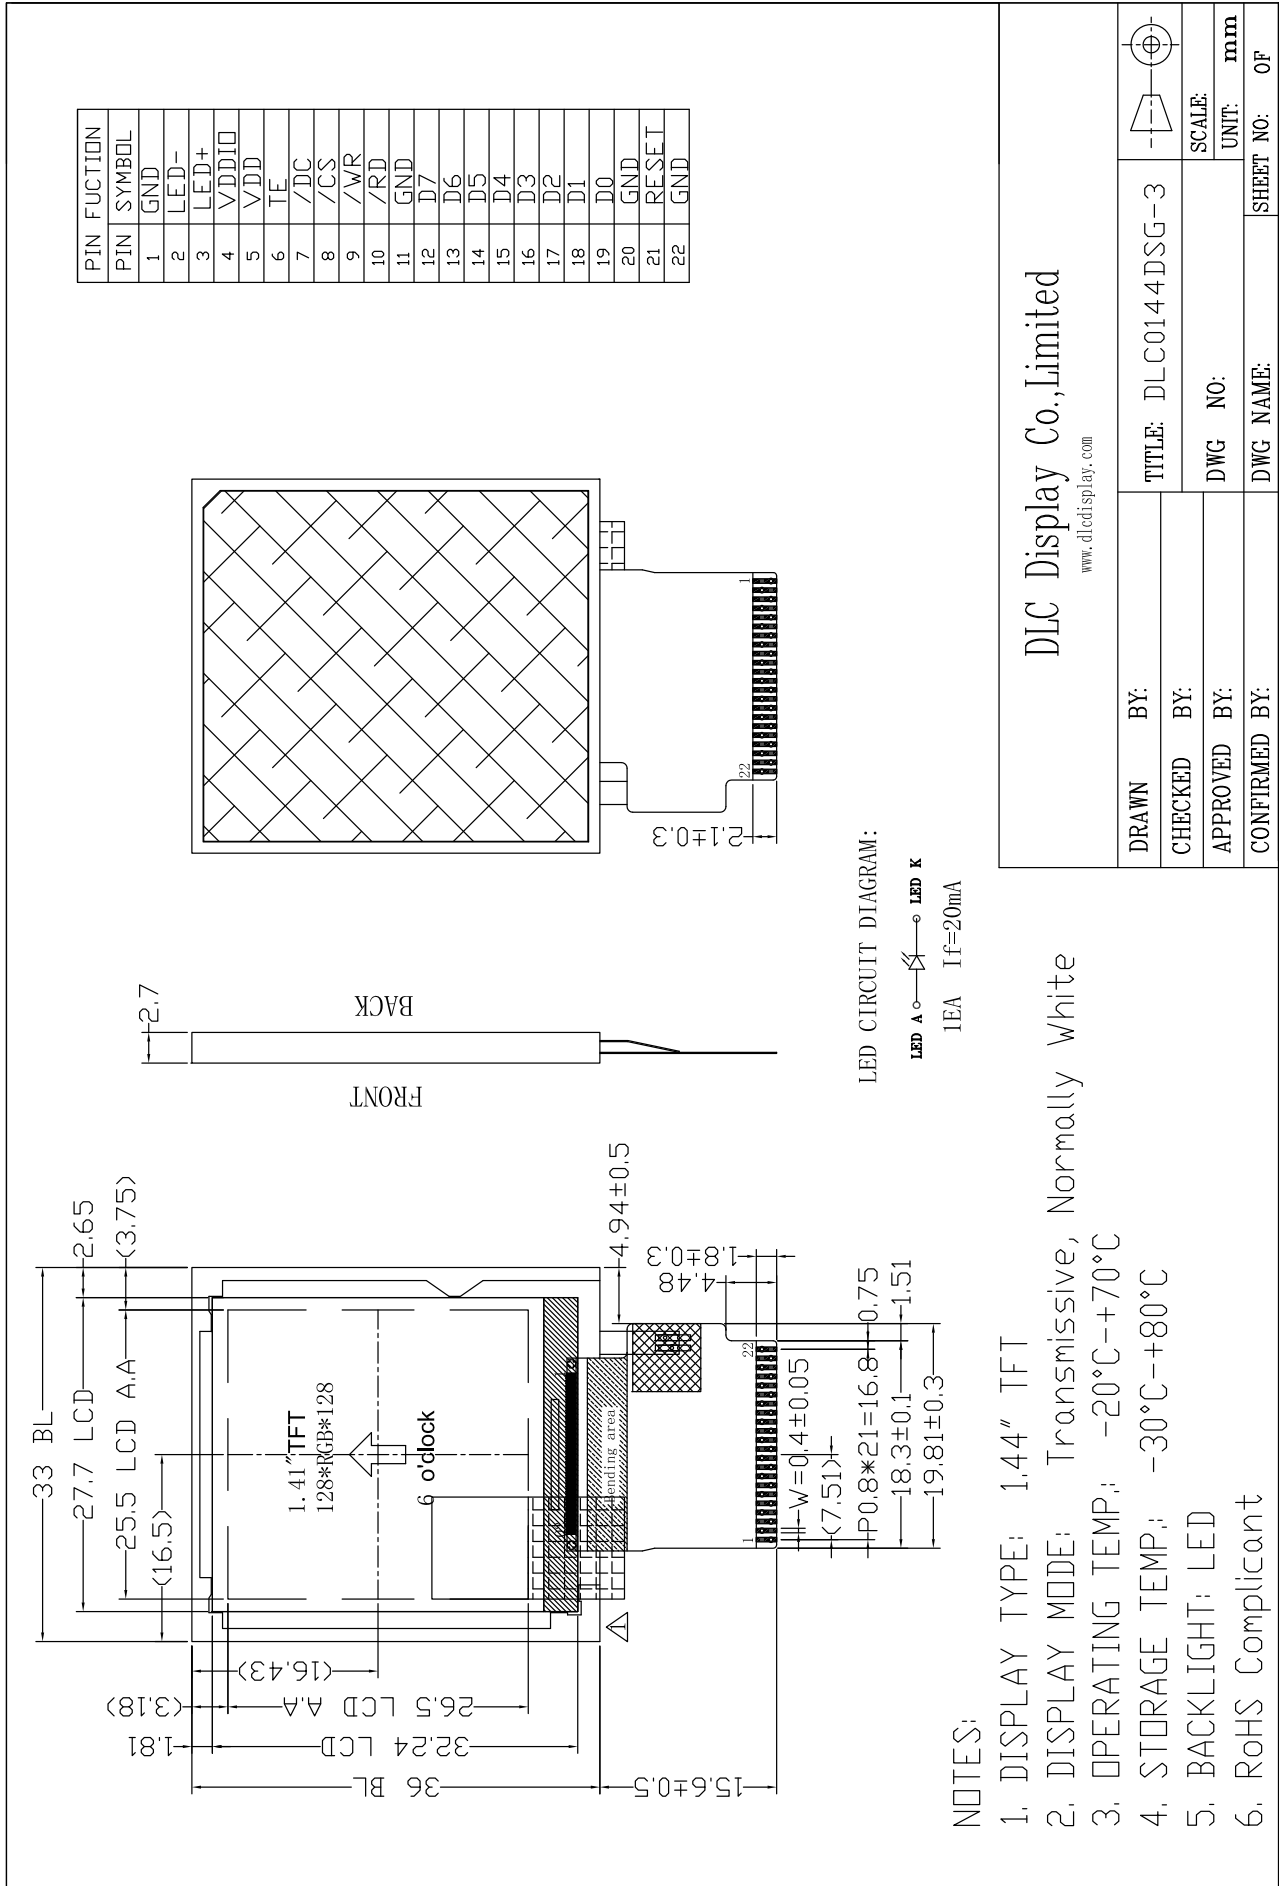

Outline Drawing

DLC Display Co., Limited

www.dlcdisplay.com

DRAWN BY:	TITLE: DLC0144DSG-3	
CHECKED BY:	DWG NO:	SCALE:
APPROVED BY:	DWG NAME:	UNIT: mm
CONFIRMED BY:	SHEET NO: OF	