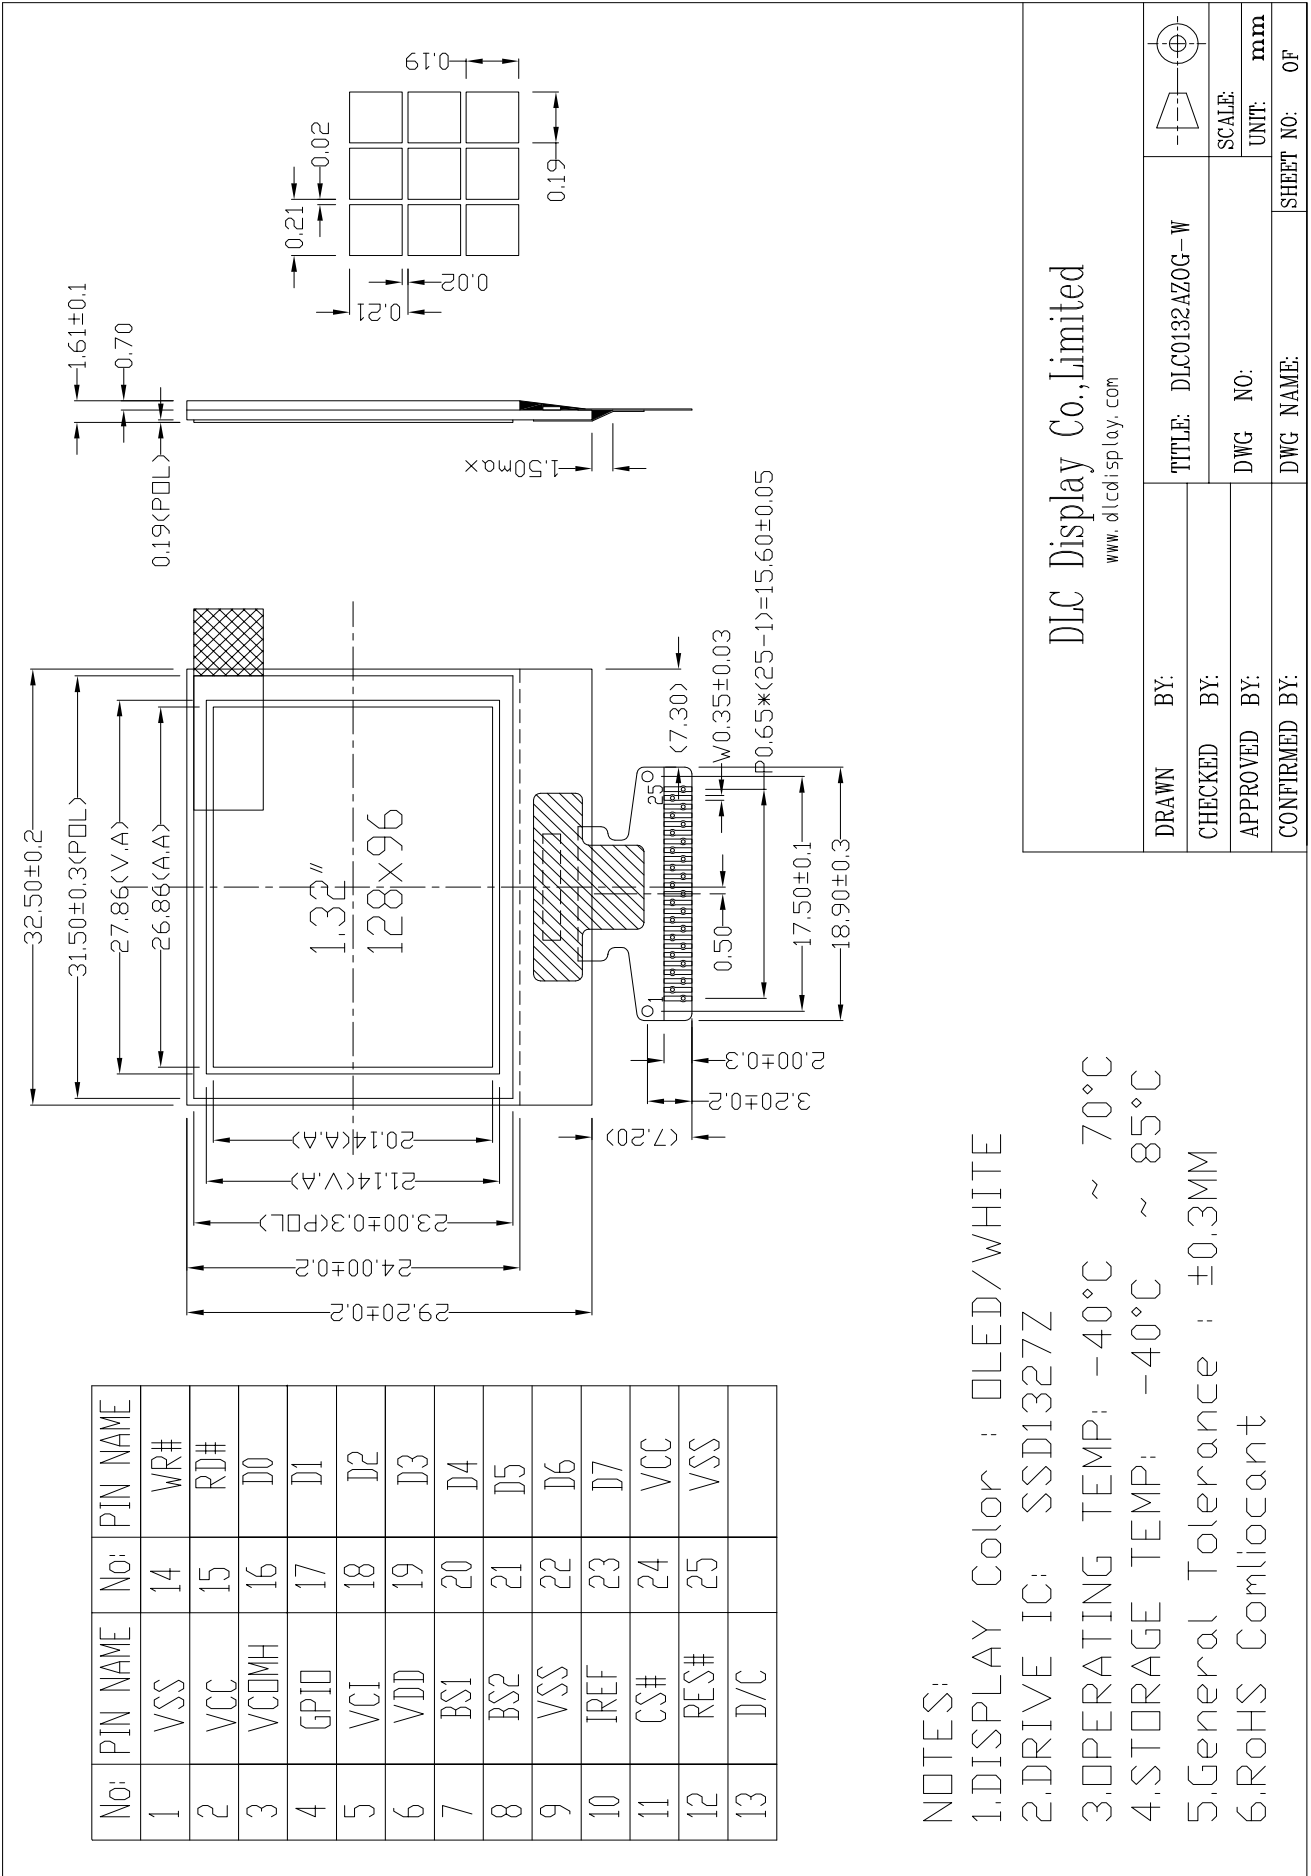

Outline Drawing

DLC Display Co., Limited www.dlcdisplay.com		TITLE: DLC0132AZOG-W	
DRAWN BY:		SCALE:	
CHECKED BY:		DWG NO:	
APPROVED BY:		DWG NAME:	
CONFIRMED BY:		SHEET NO:	OF