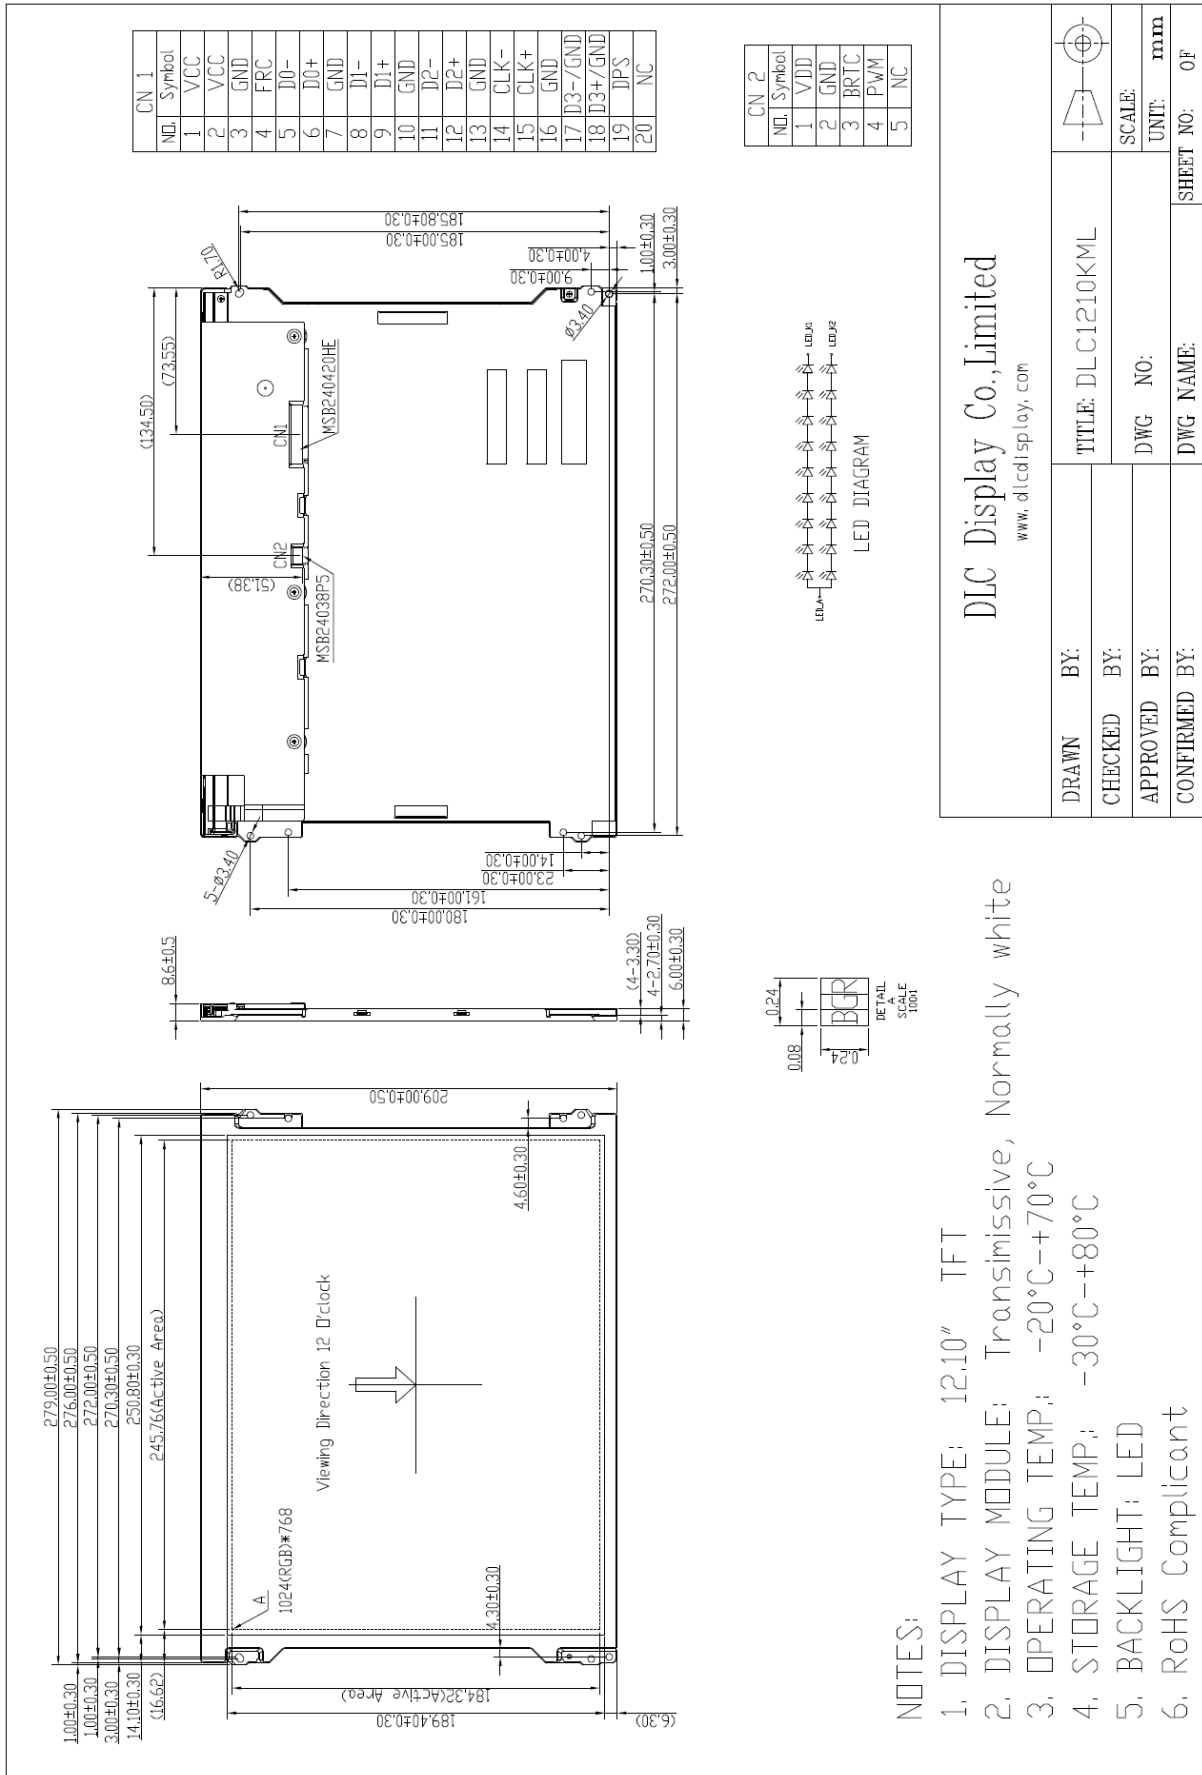

**DRAWING**

**NOTES:**

1. DISPLAY TYPE: 12.10" TFT
2. DISPLAY MODULE: Transmissive, Normally white
3. OPERATING TEMP: -20°C--+70°C
4. STORAGE TEMP: -30°C--+80°C
5. BACKLIGHT: LED
6. RoHS Compliant

DLC Display Co., Limited  
www.dlcdisplay.com

DRAWN BY:	TITLE: DLC1210KML	SCALE:	mm
CHECKED BY:	DWG NO:	UNIT:	mm
APPROVED BY:	DWG NAME:	SHEET NO:	OF
CONFIRMED BY:			