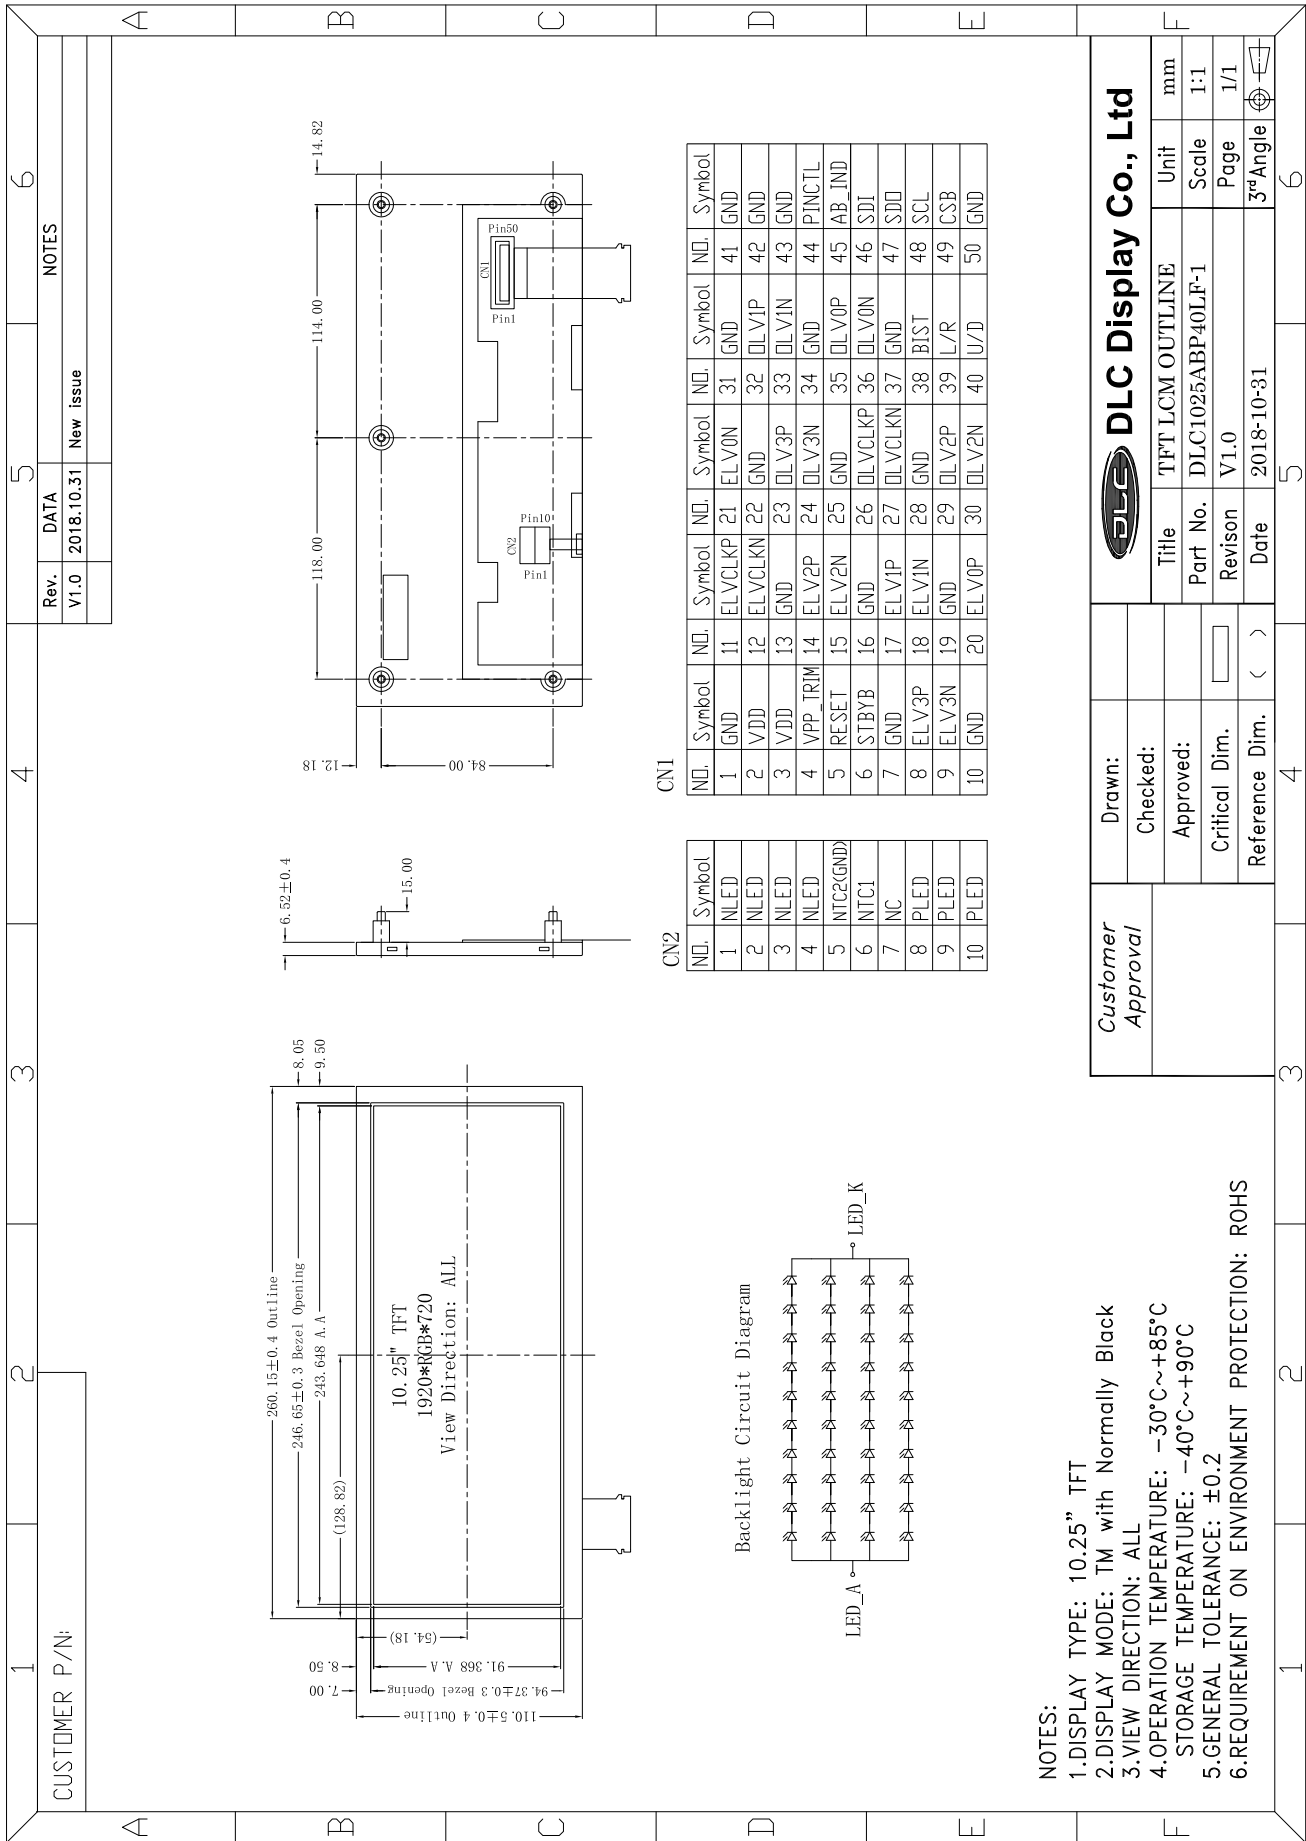

Outline Drawing

- NOTES:**
- 1.DISPLAY TYPE: 10.25" TFT
 - 2.DISPLAY MODE: TM with Normally Black
 - 3.VIEW DIRECTION: ALL
 - 4.OPERATION TEMPERATURE: -30°C~+85°C
 - STORAGE TEMPERATURE: -40°C~+90°C
 - 5.GENERAL TOLERANCE: ±0.2
 - 6.REQUIREMENT ON ENVIRONMENT PROTECTION: ROHS