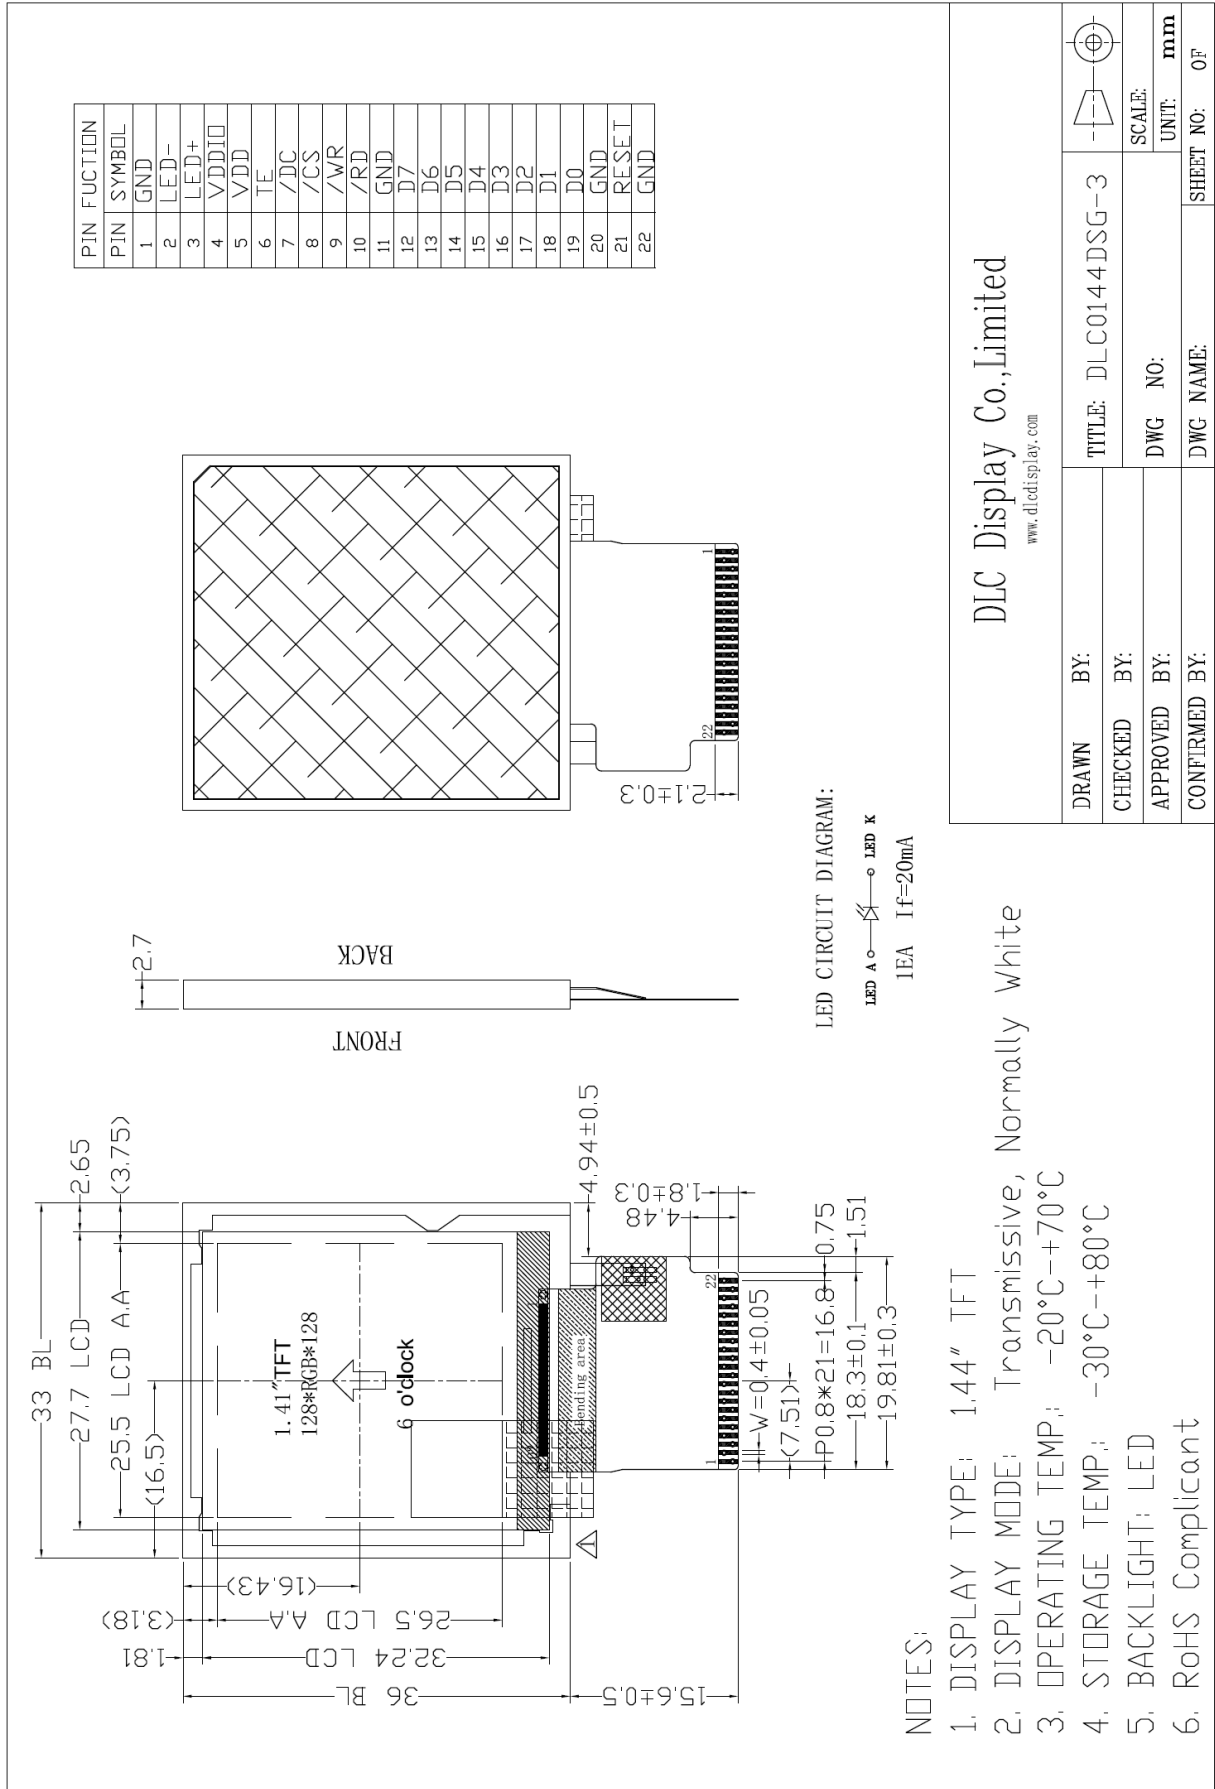

DRAWING

DLC Display Co., Limited <small>www.dlcdisplay.com</small>		TITLE: DLC0144DSG-3	SCALE:
DRAWN BY:	CHECKED BY:	DWG NO:	UNIT: mm
APPROVED BY:	CONFIRMED BY:	DWG NAME:	SHEET NO: 0F